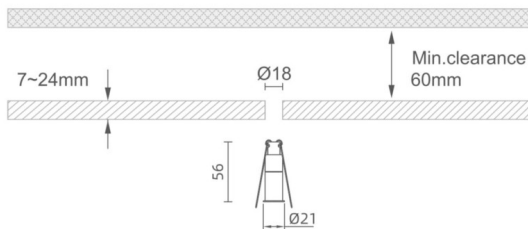

MINI 3

Lavov downlight from the family MINI with a power of 2W, CRI 90 and CCT 2700K, 36 degrees beam angle. With a total lumen output of 105lm, and a luminous efficacy of 52.5lm/W. Made in Die Cast Aluminum and finished in Black color. ON/OFF driver.

Item code	86.D069.2331.02
Product type	Indoor
Category	Downlights
Family	MINI
Subfamily	MINI 3
Pictograms	

Dimensions

Product dimensions (mm) **Ø21*H56**

Scheme

Product	
Real power (W)	2
Real luminous flux (Lm)	105
Luminous efficiency (Lm/W)	52.5
Beam angle (°)	36
Life time (h)	50000 h L80B10
IP	20
Electrical class insulation	Clas III
Colour	Black
U. G. R	19
Control gear included	Yes
Control gear	ON/OFF
Flicker Free	Yes
Light source	LED
Type of LED	SMD
Colour temperature (K)	2700
Colour consistency (SDCM)	SDCM3
CRI	90