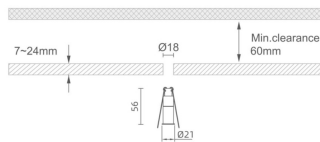

MINI 3

Lavov downlight from the family MINI with a power of 2W, CRI 90 and CCT 2700K, 36 degrees beam angle. With a total lumen output of 105lm, and a luminous efficacy of 52.5lm/W. Made in Die Cast Aluminum and finished in Black color. ON/OFF driver.

Item code	86.D069.2331.02
Product type	Indoor
Category	Downlights
Family	MINI
Subfamily	MINI 3
Pictograms	

Dimensions

Product dimensions (mm) **Ø21*H56**

Scheme

Product	
Real power (W)	2
Real luminous flux (Lm)	105
Luminous efficiency (Lm/W)	52.5
Beam angle (°)	36
Life time (h)	50000 h L80B10
IP	20
Electrical class insulation	Clas III
Colour	Black
U. G. R	<19
Control gear included	Yes
Control gear	ON/OFF
Flicker Free	Yes
Light source	LED
Type of LED	SMD
Colour temperature (K)	2700
Colour consistency (SDCM)	SDCM<3
CRI	90