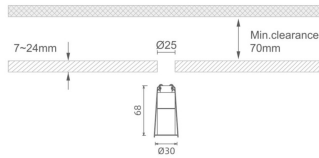

MINI 4

Lavov downlight from the family MINI with a power of 1W, CRI 90 and CCT 2700K, 15 degrees beam angle. With a total lumen output of 72lm, and a luminous efficacy of 72lm/W. Made in Die Cast Aluminum and finished in White color. ON/OFF driver.

Item code	86.D070.1211.01
Product type	Indoor
Category	Downlights
Family	MINI
Subfamily	MINI 4
Pictograms	

Dimensions

Product dimensions (mm) **Ø30*H68**

Scheme

Product	
Real power (W)	1
Real luminous flux (Lm)	72
Luminous efficiency (Lm/W)	72
Beam angle (°)	15
Life time (h)	50000 h L80B10
IP	20
Electrical class insulation	Clas III
Colour	White
U. G. R	<19
Control gear included	Yes
Control gear	ON/OFF
Flicker Free	Yes
Light source	LED
Type of LED	SMD
Colour temperature (K)	2700
Colour consistency (SDCM)	SDCM<3
CRI	90