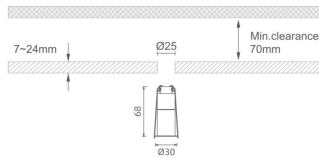

#### MINI 4

Lavov downlight from the family MINI with a power of 1W, CRI 90 and CCT 2700K, 15 degrees beam angle. With a total lumen output of 72lm, and a luminous efficacy of 72lm/W. Made in Die Cast Aluminum and finished in White color. ON/OFF driver.

#### Dimensions

Product dimensions (mm) Ø30\*H68

#### Scheme

Product	
Real power (W)	1
Real luminous flux (Lm)	72
Luminous efficiency (Lm/W)	72
Beam angle (°)	15
Life time (h)	50000 h L80B10
IP	20
Electrical class insulation	Clas III
Colour	White
U. G. R	<19
Control gear included	Yes
Control gear	ON/OFF
Flicker Free	Yes
Light source	LED
Type of LED	SMD
Colour temperature (K)	2700
Colour consistency (SDCM)	SDCM<3
CRI	90