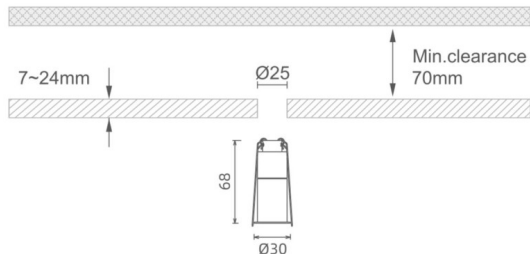

### MINI 4

Lavov downlight from the family MINI with a power of 1W, CRI 90 and CCT 2700K, 15 degrees beam angle. With a total lumen output of 72lm, and a luminous efficacy of 72lm/W. Made in Die Cast Aluminum and finished in White color. ON/OFF driver.

### Dimensions

Product dimensions (mm) **Ø30\*H68**

### Product

Real power (W)	1
Real luminous flux (Lm)	72
Luminous efficiency (Lm/W)	72
Beam angle (°)	15
Life time (h)	50000 h L80B10
IP	20
Electrical class insulation	Clas III
Colour	White
U. G. R	<19
Control gear included	Yes
Control gear	ON/OFF
Flicker Free	Yes
Light source	LED
Type of LED	SMD
Colour temperature (K)	2700
Colour consistency (SDCM)	SDCM<3
CRI	90