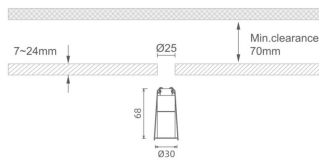

MINI 4

Lavov downlight from the family MINI with a power of 1W, CRI 90 and CCT 2700K, 15 degrees beam angle. With a total lumen output of 72lm, and a luminous efficacy of 72lm/W. Made in Die Cast Aluminum and finished in White color. ON/OFF driver.

Item code	86.D070.1211.01
Product type	Indoor
Category	Downlights
Family	MINI
Subfamily	MINI 4
Pictograms	

Dimensions

Product dimensions (mm) **Ø30*H68**

Scheme

Product	
Real power (W)	1
Real luminous flux (Lm)	72
Luminous efficiency (Lm/W)	72
Beam angle (°)	15
Life time (h)	50000 h L80B10
IP	20
Electrical class insulation	Clas III
Colour	White
U. G. R	<19
Control gear included	Yes
Control gear	ON/OFF
Flicker Free	Yes
Light source	LED
Type of LED	SMD
Colour temperature (K)	2700
Colour consistency (SDCM)	SDCM<3
CRI	90