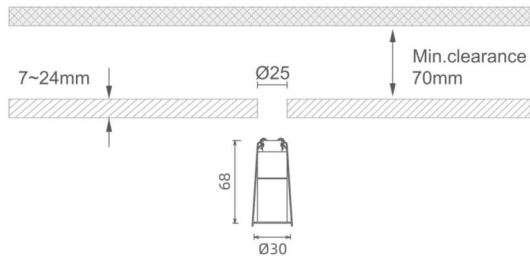

MINI 4

Lavov downlight from the family MINI with a power of 1W, CRI 90 and CCT 2700K, 15 degrees beam angle. With a total lumen output of 72lm, and a luminous efficacy of 72lm/W. Made in Die Cast Aluminum and finished in White color. ON/OFF driver.

Item code	86.D070.1211.01
Product type	Indoor
Category	Downlights
Family	MINI
Subfamily	MINI 4
Pictograms	

Dimensions

Product dimensions (mm) **Ø30*H68**

Scheme

Product	
Real power (W)	1
Real luminous flux (Lm)	72
Luminous efficiency (Lm/W)	72
Beam angle (º)	15
Life time (h)	50000 h L80B10
IP	20
Electrical class insulation	Clas III
Colour	White
U. G. R	<19
Control gear included	Yes
Control gear	ON/OFF
Flicker Free	Yes
Light source	LED
Type of LED	SMD
Colour temperature (K)	2700
Colour consistency (SDCM)	SDCM<3
CRI	90