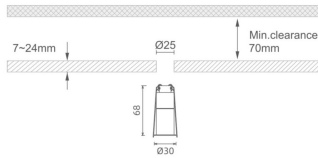

MINI 4

Lavov downlight from the family MINI with a power of 1W, CRI 90 and CCT 2700K, 15 degrees beam angle. With a total lumen output of 72lm, and a luminous efficacy of 72lm/W. Made in Die Cast Aluminum and finished in Black color. ON/OFF driver.

Item code	86.D070.1211.02
Product type	Indoor
Category	Downlights
Family	MINI
Subfamily	MINI 4
Pictograms	

Dimensions

Product dimensions (mm) **Ø30*H68**

Scheme

Product	
Real power (W)	1
Real luminous flux (Lm)	72
Luminous efficiency (Lm/W)	72
Beam angle (°)	15
Life time (h)	50000 h L80B10
IP	20
Electrical class insulation	Clas III
Colour	Black
U. G. R	<19
Control gear included	Yes
Control gear	ON/OFF
Flicker Free	Yes
Light source	LED
Type of LED	SMD
Colour temperature (K)	2700
Colour consistency (SDCM)	SDCM<3
CRI	90