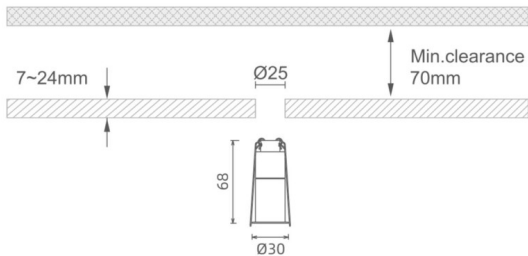

MINI 4

Lavov downlight from the family MINI with a power of 1W, CRI 90 and CCT 2700K, 15 degrees beam angle. With a total lumen output of 72lm, and a luminous efficacy of 72lm/W. Made in Die Cast Aluminum and finished in Black color. ON/OFF driver.

Item code	86.D070.1211.02
Product type	Indoor
Category	Downlights
Family	MINI
Subfamily	MINI 4
Pictograms	

Dimensions

Product dimensions (mm) **Ø30*H68**

Scheme

Product	
Real power (W)	1
Real luminous flux (Lm)	72
Luminous efficiency (Lm/W)	72
Beam angle (°)	15
Life time (h)	50000 h L80B10
IP	20
Electrical class insulation	Clas III
Colour	Black
U. G. R	<19
Control gear included	Yes
Control gear	ON/OFF
Flicker Free	Yes
Light source	LED
Type of LED	SMD
Colour temperature (K)	2700
Colour consistency (SDCM)	SDCM<3
CRI	90