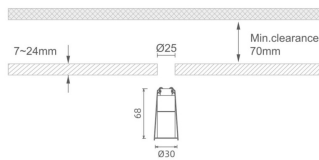

MINI 4

Lavov downlight from the family MINI with a power of 1W, CRI 90 and CCT 2700K, 15 degrees beam angle. With a total lumen output of 72lm, and a luminous efficacy of 72lm/W. Made in Die Cast Aluminum and finished in White color. DALI driver.

Item code	86.D070.1213.01
Product type	Indoor
Category	Downlights
Family	MINI
Subfamily	MINI 4
Pictograms	

Dimensions

Product dimensions (mm) **Ø30*H68**

Scheme

Product	
Real power (W)	1
Real luminous flux (Lm)	72
Luminous efficiency (Lm/W)	72
Beam angle (°)	15
Life time (h)	50000 h L80B10
IP	20
Electrical class insulation	Clas III
Colour	White
U. G. R	<19
Control gear included	Yes
Control gear	DALI
Flicker Free	Yes
Light source	LED
Type of LED	SMD
Colour temperature (K)	2700
Colour consistency (SDCM)	SDCM<3
CRI	90