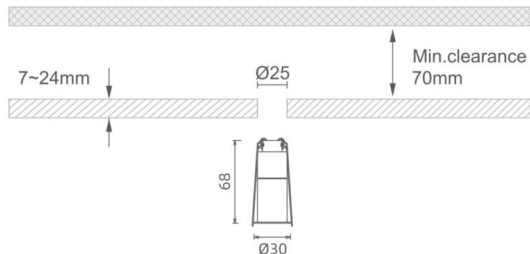

### MINI 4

Lavov downlight from the family MINI with a power of 1W, CRI 90 and CCT 2700K, 15 degrees beam angle. With a total lumen output of 72lm, and a luminous efficacy of 72lm/W. Made in Die Cast Aluminum and finished in White color. DALI driver.

### Dimensions

Product dimensions (mm) **Ø30\*H68**

### Scheme

Product	
Real power (W)	1
Real luminous flux (Lm)	72
Luminous efficiency (Lm/W)	72
Beam angle (&ordm;)	15
Life time (h)	50000 h L80B10
IP	20
Electrical class insulation	Clas III
Colour	White
U. G. R	<19
Control gear included	Yes
Control gear	DALI
Flicker Free	Yes
Light source	LED
Type of LED	SMD
Colour temperature (K)	2700
Colour consistency (SDCM)	SDCM<3
CRI	90