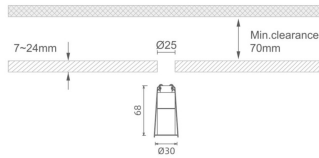

MINI 4

Lavov downlight from the family MINI with a power of 1W, CRI 90 and CCT 2700K, 15 degrees beam angle. With a total lumen output of 72lm, and a luminous efficacy of 72lm/W. Made in Die Cast Aluminum and finished in White color. DALI driver.

Item code	86.D070.1213.01
Product type	Indoor
Category	Downlights
Family	MINI
Subfamily	MINI 4
Pictograms	

Dimensions

Product dimensions (mm) **Ø30*H68**

Scheme

Product

Real power (W)	1
Real luminous flux (Lm)	72
Luminous efficiency (Lm/W)	72
Beam angle (°)	15
Life time (h)	50000 h L80B10
IP	20
Electrical class insulation	Clas III
Colour	White
U. G. R	<19
Control gear included	Yes
Control gear	DALI
Flicker Free	Yes
Light source	LED
Type of LED	SMD
Colour temperature (K)	2700
Colour consistency (SDCM)	SDCM<3
CRI	90