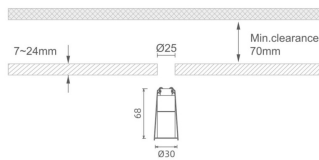

#### MINI 4

Lavov downlight from the family MINI with a power of 1W, CRI 90 and CCT 2700K, 15 degrees beam angle. With a total lumen output of 72lm, and a luminous efficacy of 72lm/W. Made in Die Cast Aluminum and finished in Black color. DALI driver.

#### Dimensions

**Product dimensions (mm)**    **Ø30\*H68**

#### Scheme

<b>Product</b>	
<b>Real power (W)</b>	<b>1</b>
<b>Real luminous flux (Lm)</b>	<b>72</b>
<b>Luminous efficiency (Lm/W)</b>	<b>72</b>
<b>Beam angle (°)</b>	<b>15</b>
<b>Life time (h)</b>	<b>50000 h L80B10</b>
<b>IP</b>	<b>20</b>
<b>Electrical class insulation</b>	<b>Clas III</b>
<b>Colour</b>	<b>Black</b>
<b>U. G. R</b>	<b>&lt;19</b>
<b>Control gear included</b>	<b>Yes</b>
<b>Control gear</b>	<b>DALI</b>
<b>Flicker Free</b>	<b>Yes</b>
<b>Light source</b>	<b>LED</b>
<b>Type of LED</b>	<b>SMD</b>
<b>Colour temperature (K)</b>	<b>2700</b>
<b>Colour consistency (SDCM)</b>	<b>SDCM&lt;3</b>
<b>CRI</b>	<b>90</b>