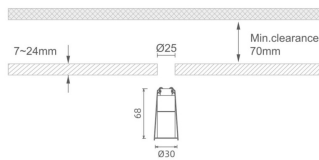

Scheme

Product	
Real power (W)	1
Real luminous flux (Lm)	72
Luminous efficiency (Lm/W)	72
Beam angle (°)	15
Life time (h)	50000 h L80B10
IP	20
Electrical class insulation	Clas III
Colour	Black
U. G. R	<19
Control gear included	Yes
Control gear	DALI
Flicker Free	Yes
Light source	LED
Type of LED	SMD
Colour temperature (K)	2700
Colour consistency (SDCM)	SDCM<3
CRI	90