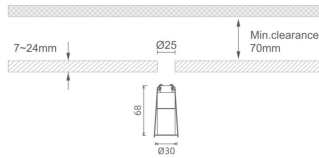

#### MINI 4

Lavov downlight from the family MINI with a power of 1W, CRI 90 and CCT 2700K, 15 degrees beam angle. With a total lumen output of 72lm, and a luminous efficacy of 72lm/W. Made in Die Cast Aluminum and finished in Black color. DALI driver.

#### Dimensions

Product dimensions (mm) **Ø30\*H68**

#### Scheme

Product	
Real power (W)	1
Real luminous flux (Lm)	72
Luminous efficiency (Lm/W)	72
Beam angle (°)	15
Life time (h)	50000 h L80B10
IP	20
Electrical class insulation	Clas III
Colour	Black
U. G. R	<19
Control gear included	Yes
Control gear	DALI
Flicker Free	Yes
Light source	LED
Type of LED	SMD
Colour temperature (K)	2700
Colour consistency (SDCM)	SDCM<3
CRI	90