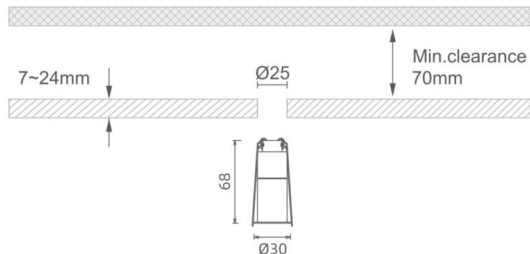

### MINI 4

Lavov downlight from the family MINI with a power of 1W, CRI 90 and CCT 2700K, 15 degrees beam angle. With a total lumen output of 72lm, and a luminous efficacy of 72lm/W. Made in Die Cast Aluminum and finished in Black color. DALI driver.

### Dimensions

Product dimensions (mm) **Ø30\*H68**

### Scheme

Product	
Real power (W)	1
Real luminous flux (Lm)	72
Luminous efficiency (Lm/W)	72
Beam angle (°)	15
Life time (h)	50000 h L80B10
IP	20
Electrical class insulation	Clas III
Colour	Black
U. G. R	19
Control gear included	Yes
Control gear	DALI
Flicker Free	Yes
Light source	LED
Type of LED	SMD
Colour temperature (K)	2700
Colour consistency (SDCM)	SDCM3
CRI	90