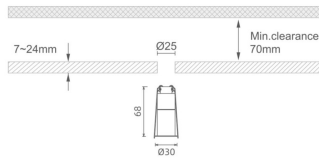

MINI 4

Lavov downlight from the family MINI with a power of 1W, CRI 90 and CCT 2700K, 24 degrees beam angle. With a total lumen output of 69lm, and a luminous efficacy of 69lm/W. Made in Die Cast Aluminum and finished in White color. ON/OFF driver.

Item code	86.D070.1221.01
Product type	Indoor
Category	Downlights
Family	MINI
Subfamily	MINI 4
Pictograms	

Dimensions

Product dimensions (mm) **Ø30*H68**

Scheme

Product	
Real power (W)	1
Real luminous flux (Lm)	69
Luminous efficiency (Lm/W)	69
Beam angle (°)	24
Life time (h)	50000 h L80B10
IP	20
Electrical class insulation	Clas III
Colour	White
U. G. R	<19
Control gear included	Yes
Control gear	ON/OFF
Flicker Free	Yes
Light source	LED
Type of LED	SMD
Colour temperature (K)	2700
Colour consistency (SDCM)	SDCM<3
CRI	90