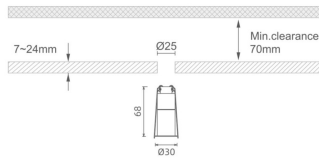

MINI 4

Lavov downlight from the family MINI with a power of 1W, CRI 90 and CCT 2700K, 24 degrees beam angle. With a total lumen output of 69lm, and a luminous efficacy of 69lm/W. Made in Die Cast Aluminum and finished in White color. ON/OFF driver.

Item code	86.D070.1221.01
Product type	Indoor
Category	Downlights
Family	MINI
Subfamily	MINI 4
Pictograms	

Dimensions

Product dimensions (mm) Ø30*H68

Scheme

Product	
Real power (W)	1
Real luminous flux (Lm)	69
Luminous efficiency (Lm/W)	69
Beam angle (°)	24
Life time (h)	50000 h L80B10
IP	20
Electrical class insulation	Clas III
Colour	White
U. G. R	<19
Control gear included	Yes
Control gear	ON/OFF
Flicker Free	Yes
Light source	LED
Type of LED	SMD
Colour temperature (K)	2700
Colour consistency (SDCM)	SDCM<3
CRI	90