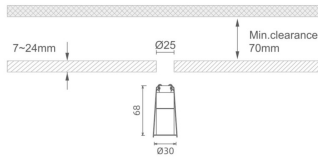

#### MINI 4

Lavov downlight from the family MINI with a power of 1W, CRI 90 and CCT 2700K, 24 degrees beam angle. With a total lumen output of 69lm, and a luminous efficacy of 69lm/W. Made in Die Cast Aluminum and finished in White color. ON/OFF driver.

#### Dimensions

Product dimensions (mm) **Ø30\*H68**

#### Scheme

Product	
Real power (W)	1
Real luminous flux (Lm)	69
Luminous efficiency (Lm/W)	69
Beam angle (°)	24
Life time (h)	50000 h L80B10
IP	20
Electrical class insulation	Clas III
Colour	White
U. G. R	<19
Control gear included	Yes
Control gear	ON/OFF
Flicker Free	Yes
Light source	LED
Type of LED	SMD
Colour temperature (K)	2700
Colour consistency (SDCM)	SDCM<3
CRI	90