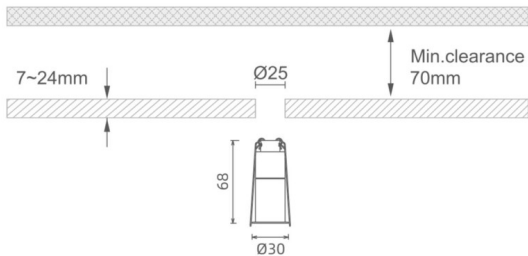

MINI 4

Lavov downlight from the family MINI with a power of 1W, CRI 90 and CCT 2700K, 24 degrees beam angle. With a total lumen output of 69lm, and a luminous efficacy of 69lm/W. Made in Die Cast Aluminum and finished in Black color. ON/OFF driver.

Item code	86.D070.1221.02
Product type	Indoor
Category	Downlights
Family	MINI
Subfamily	MINI 4
Pictograms	

Dimensions

Product dimensions (mm) **Ø30*H68**

Scheme

Product	
Real power (W)	1
Real luminous flux (Lm)	69
Luminous efficiency (Lm/W)	69
Beam angle (°)	24
Life time (h)	50000 h L80B10
IP	20
Electrical class insulation	Clas III
Colour	Black
U. G. R	19
Control gear included	Yes
Control gear	ON/OFF
Flicker Free	Yes
Light source	LED
Type of LED	SMD
Colour temperature (K)	2700
Colour consistency (SDCM)	SDCM3
CRI	90