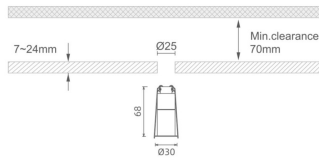

MINI 4

Lavov downlight from the family MINI with a power of 1W, CRI 90 and CCT 2700K, 24 degrees beam angle. With a total lumen output of 69lm, and a luminous efficacy of 69lm/W. Made in Die Cast Aluminum and finished in Black color. ON/OFF driver.

Item code	86.D070.1221.02
Product type	Indoor
Category	Downlights
Family	MINI
Subfamily	MINI 4
Pictograms	

Dimensions

Product dimensions (mm) Ø30*H68

Scheme

Product	
Real power (W)	1
Real luminous flux (Lm)	69
Luminous efficiency (Lm/W)	69
Beam angle (°)	24
Life time (h)	50000 h L80B10
IP	20
Electrical class insulation	Clas III
Colour	Black
U. G. R	<19
Control gear included	Yes
Control gear	ON/OFF
Flicker Free	Yes
Light source	LED
Type of LED	SMD
Colour temperature (K)	2700
Colour consistency (SDCM)	SDCM<3
CRI	90