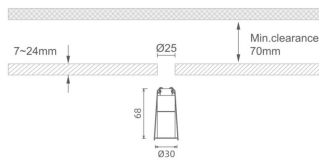

MINI 4

Lavov downlight from the family MINI with a power of 1W, CRI 90 and CCT 2700K, 24 degrees beam angle. With a total lumen output of 69lm, and a luminous efficacy of 69lm/W. Made in Die Cast Aluminum and finished in Black color. ON/OFF driver.

Item code	86.D070.1221.02
Product type	Indoor
Category	Downlights
Family	MINI
Subfamily	MINI 4
Pictograms	

Dimensions

Product dimensions (mm) **Ø30*H68**

Scheme

Product	
Real power (W)	1
Real luminous flux (Lm)	69
Luminous efficiency (Lm/W)	69
Beam angle (°)	24
Life time (h)	50000 h L80B10
IP	20
Electrical class insulation	Clas III
Colour	Black
U. G. R	<19
Control gear included	Yes
Control gear	ON/OFF
Flicker Free	Yes
Light source	LED
Type of LED	SMD
Colour temperature (K)	2700
Colour consistency (SDCM)	SDCM<3
CRI	90