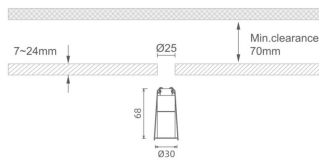

#### MINI 4

Lavov downlight from the family MINI with a power of 1W, CRI 90 and CCT 2700K, 24 degrees beam angle. With a total lumen output of 69lm, and a luminous efficacy of 69lm/W. Made in Die Cast Aluminum and finished in Black color. ON/OFF driver.

#### Dimensions

Product dimensions (mm) Ø30\*H68

#### Scheme

Product	
Real power (W)	1
Real luminous flux (Lm)	69
Luminous efficiency (Lm/W)	69
Beam angle (°)	24
Life time (h)	50000 h L80B10
IP	20
Electrical class insulation	Clas III
Colour	Black
U. G. R	<19
Control gear included	Yes
Control gear	ON/OFF
Flicker Free	Yes
Light source	LED
Type of LED	SMD
Colour temperature (K)	2700
Colour consistency (SDCM)	SDCM<3
CRI	90