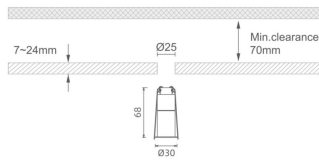

MINI 4

Lavov downlight from the family MINI with a power of 1W, CRI 90 and CCT 2700K, 24 degrees beam angle. With a total lumen output of 69lm, and a luminous efficacy of 69lm/W. Made in Die Cast Aluminum and finished in Black color. ON/OFF driver.

Item code	86.D070.1221.02
Product type	Indoor
Category	Downlights
Family	MINI
Subfamily	MINI 4
Pictograms	

Dimensions

Product dimensions (mm) **Ø30*H68**

Scheme

Product	
Real power (W)	1
Real luminous flux (Lm)	69
Luminous efficiency (Lm/W)	69
Beam angle (°)	24
Life time (h)	50000 h L80B10
IP	20
Electrical class insulation	Clas III
Colour	Black
U. G. R	<19
Control gear included	Yes
Control gear	ON/OFF
Flicker Free	Yes
Light source	LED
Type of LED	SMD
Colour temperature (K)	2700
Colour consistency (SDCM)	SDCM<3
CRI	90