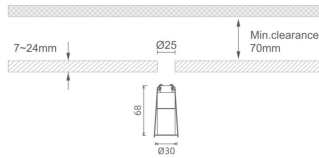

MINI 4

Lavov downlight from the family MINI with a power of 1W, CRI 90 and CCT 2700K, 24 degrees beam angle. With a total lumen output of 69lm, and a luminous efficacy of 69lm/W. Made in Die Cast Aluminum and finished in Black color. DALI driver.

Item code	86.D070.1223.02
Product type	Indoor
Category	Downlights
Family	MINI
Subfamily	MINI 4
Pictograms	

Dimensions

Product dimensions (mm) **Ø30*H68**

Scheme

Product

Real power (W)	1
Real luminous flux (Lm)	69
Luminous efficiency (Lm/W)	69
Beam angle (°)	24
Life time (h)	50000 h L80B10
IP	20
Electrical class insulation	Clas III
Colour	Black
U. G. R	<19
Control gear included	Yes
Control gear	DALI
Flicker Free	Yes
Light source	LED
Type of LED	SMD
Colour temperature (K)	2700
Colour consistency (SDCM)	SDCM<3
CRI	90