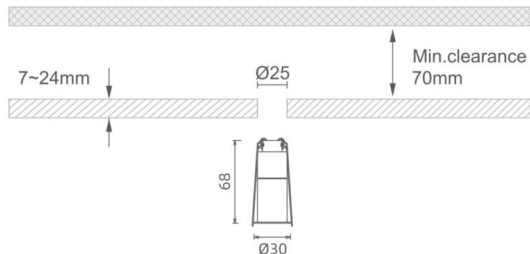

MINI 4

Lavov downlight from the family MINI with a power of 1W, CRI 90 and CCT 2700K, 24 degrees beam angle. With a total lumen output of 69lm, and a luminous efficacy of 69lm/W. Made in Die Cast Aluminum and finished in Black color. DALI driver.

Item code	86.D070.1223.02
Product type	Indoor
Category	Downlights
Family	MINI
Subfamily	MINI 4
Pictograms	

Dimensions

Product dimensions (mm) **Ø30*H68**

Scheme

Product

Real power (W)	1
Real luminous flux (Lm)	69
Luminous efficiency (Lm/W)	69
Beam angle (º)	24
Life time (h)	50000 h L80B10
IP	20
Electrical class insulation	Clas III
Colour	Black
U. G. R	<19
Control gear included	Yes
Control gear	DALI
Flicker Free	Yes
Light source	LED
Type of LED	SMD
Colour temperature (K)	2700
Colour consistency (SDCM)	SDCM<3
CRI	90