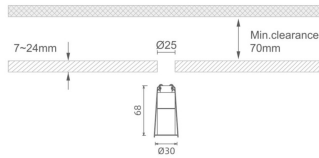

MINI 4

Lavov downlight from the family MINI with a power of 1W, CRI 90 and CCT 2700K, 36 degrees beam angle. With a total lumen output of 70lm, and a luminous efficacy of 70lm/W. Made in Die Cast Aluminum and finished in White color. ON/OFF driver.

Item code	86.D070.1231.01
Product type	Indoor
Category	Downlights
Family	MINI
Subfamily	MINI 4
Pictograms	     

Dimensions

Product dimensions (mm) **Ø30*H68**

Scheme

Product	
Real power (W)	1
Real luminous flux (Lm)	70
Luminous efficiency (Lm/W)	70
Beam angle (°)	36
Life time (h)	50000 h L80B10
IP	20
Electrical class insulation	Clas III
Colour	White
U. G. R	<19
Control gear included	Yes
Control gear	ON/OFF
Flicker Free	Yes
Light source	LED
Type of LED	SMD
Colour temperature (K)	2700
Colour consistency (SDCM)	SDCM<3
CRI	90