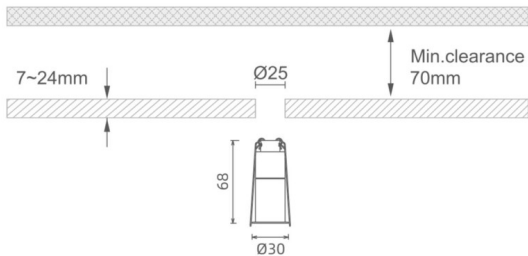

#### MINI 4

Lavov downlight from the family MINI with a power of 1W, CRI 90 and CCT 2700K, 36 degrees beam angle. With a total lumen output of 70lm, and a luminous efficacy of 70lm/W. Made in Die Cast Aluminum and finished in White color. ON/OFF driver.

Item code	86.D070.1231.01
Product type	Indoor
Category	Downlights
Family	MINI
Subfamily	MINI 4
Pictograms	     

#### Dimensions

Product dimensions (mm) **Ø30\*H68**

#### Scheme

Product	
Real power (W)	1
Real luminous flux (Lm)	70
Luminous efficiency (Lm/W)	70
Beam angle (°)	36
Life time (h)	50000 h L80B10
IP	20
Electrical class insulation	Clas III
Colour	White
U. G. R	19
Control gear included	Yes
Control gear	ON/OFF
Flicker Free	Yes
Light source	LED
Type of LED	SMD
Colour temperature (K)	2700
Colour consistency (SDCM)	SDCM3
CRI	90