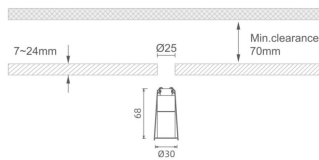

#### MINI 4

Lavov downlight from the family MINI with a power of 1W, CRI 90 and CCT 2700K, 36 degrees beam angle. With a total lumen output of 70lm, and a luminous efficacy of 70lm/W. Made in Die Cast Aluminum and finished in White color. ON/OFF driver.

#### Dimensions

**Product dimensions (mm)**    **Ø30\*H68**

#### Product

<b>Real power (W)</b>	<b>1</b>
<b>Real luminous flux (Lm)</b>	<b>70</b>
<b>Luminous efficiency (Lm/W)</b>	<b>70</b>
<b>Beam angle (°)</b>	<b>36</b>
<b>Life time (h)</b>	<b>50000 h L80B10</b>
<b>IP</b>	<b>20</b>
<b>Electrical class insulation</b>	<b>Clas III</b>
<b>Colour</b>	<b>White</b>
<b>U. G. R</b>	<b>&lt;19</b>
<b>Control gear included</b>	<b>Yes</b>
<b>Control gear</b>	<b>ON/OFF</b>
<b>Flicker Free</b>	<b>Yes</b>
<b>Light source</b>	<b>LED</b>
<b>Type of LED</b>	<b>SMD</b>
<b>Colour temperature (K)</b>	<b>2700</b>
<b>Colour consistency (SDCM)</b>	<b>SDCM&lt;3</b>
<b>CRI</b>	<b>90</b>