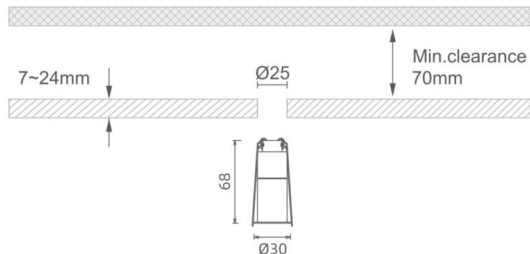

MINI 4

Lavov downlight from the family MINI with a power of 1W, CRI 90 and CCT 2700K, 36 degrees beam angle. With a total lumen output of 70lm, and a luminous efficacy of 70lm/W. Made in Die Cast Aluminum and finished in Black color. ON/OFF driver.

| | |
|--------------|-----------------|
| Item code | 86.D070.1231.02 |
| Product type | Indoor |
| Category | Downlights |
| Family | MINI |
| Subfamily | MINI 4 |
| Pictograms | |

Dimensions

Product dimensions (mm) **Ø30*H68**

Scheme

| | |
|-----------------------------|----------------|
| Product | |
| Real power (W) | 1 |
| Real luminous flux (Lm) | 70 |
| Luminous efficiency (Lm/W) | 70 |
| Beam angle (°) | 36 |
| Life time (h) | 50000 h L80B10 |
| IP | 20 |
| Electrical class insulation | Clas III |
| Colour | Black |
| U. G. R | <19 |
| Control gear included | Yes |
| Control gear | ON/OFF |
| Flicker Free | Yes |
| Light source | LED |
| Type of LED | SMD |
| Colour temperature (K) | 2700 |
| Colour consistency (SDCM) | SDCM<3 |
| CRI | 90 |