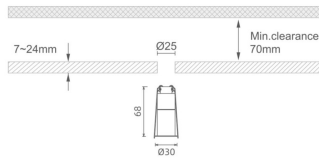

MINI 4

Lavov downlight from the family MINI with a power of 1W, CRI 90 and CCT 2700K, 36 degrees beam angle. With a total lumen output of 70lm, and a luminous efficacy of 70lm/W. Made in Die Cast Aluminum and finished in Black color. ON/OFF driver.

Item code	86.D070.1231.02
Product type	Indoor
Category	Downlights
Family	MINI
Subfamily	MINI 4
Pictograms	

Dimensions

Product dimensions (mm) Ø30*H68

Scheme

Product	
Real power (W)	1
Real luminous flux (Lm)	70
Luminous efficiency (Lm/W)	70
Beam angle (°)	36
Life time (h)	50000 h L80B10
IP	20
Electrical class insulation	Clas III
Colour	Black
U. G. R	<19
Control gear included	Yes
Control gear	ON/OFF
Flicker Free	Yes
Light source	LED
Type of LED	SMD
Colour temperature (K)	2700
Colour consistency (SDCM)	SDCM<3
CRI	90