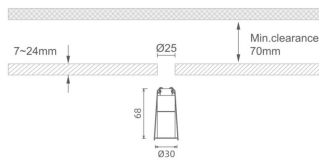

MINI 4

Lavov downlight from the family MINI with a power of 1W, CRI 90 and CCT 2700K, 36 degrees beam angle. With a total lumen output of 70lm, and a luminous efficacy of 70lm/W. Made in Die Cast Aluminum and finished in Black color. ON/OFF driver.

Item code	86.D070.1231.02
Product type	Indoor
Category	Downlights
Family	MINI
Subfamily	MINI 4
Pictograms	

Dimensions

Product dimensions (mm) **Ø30*H68**

Scheme

Product	
Real power (W)	1
Real luminous flux (Lm)	70
Luminous efficiency (Lm/W)	70
Beam angle (°)	36
Life time (h)	50000 h L80B10
IP	20
Electrical class insulation	Clas III
Colour	Black
U. G. R	<19
Control gear included	Yes
Control gear	ON/OFF
Flicker Free	Yes
Light source	LED
Type of LED	SMD
Colour temperature (K)	2700
Colour consistency (SDCM)	SDCM<3
CRI	90