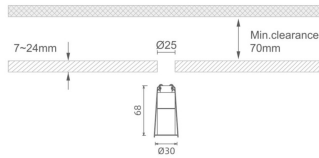

MINI 4

Lavov downlight from the family MINI with a power of 1W, CRI 90 and CCT 2700K, 36 degrees beam angle. With a total lumen output of 70lm, and a luminous efficacy of 70lm/W. Made in Die Cast Aluminum and finished in Black color. ON/OFF driver.

Item code	86.D070.1231.02
Product type	Indoor
Category	Downlights
Family	MINI
Subfamily	MINI 4
Pictograms	

Dimensions

Product dimensions (mm) **Ø30*H68**

Scheme

Product	
Real power (W)	1
Real luminous flux (Lm)	70
Luminous efficiency (Lm/W)	70
Beam angle (°)	36
Life time (h)	50000 h L80B10
IP	20
Electrical class insulation	Clas III
Colour	Black
U. G. R	<19
Control gear included	Yes
Control gear	ON/OFF
Flicker Free	Yes
Light source	LED
Type of LED	SMD
Colour temperature (K)	2700
Colour consistency (SDCM)	SDCM<3
CRI	90