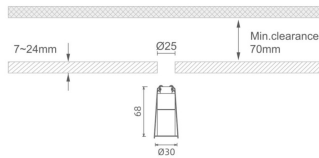

#### MINI 4

Lavov downlight from the family MINI with a power of 1W, CRI 90 and CCT 2700K, 36 degrees beam angle. With a total lumen output of 70lm, and a luminous efficacy of 70lm/W. Made in Die Cast Aluminum and finished in White color. DALI driver.

#### Dimensions

**Product dimensions (mm)**    **Ø30\*H68**

#### Scheme

<b>Product</b>	
<b>Real power (W)</b>	<b>1</b>
<b>Real luminous flux (Lm)</b>	<b>70</b>
<b>Luminous efficiency (Lm/W)</b>	<b>70</b>
<b>Beam angle (°)</b>	<b>36</b>
<b>Life time (h)</b>	<b>50000 h L80B10</b>
<b>IP</b>	<b>20</b>
<b>Electrical class insulation</b>	<b>Clas III</b>
<b>Colour</b>	<b>White</b>
<b>U. G. R</b>	<b>&lt;19</b>
<b>Control gear included</b>	<b>Yes</b>
<b>Control gear</b>	<b>DALI</b>
<b>Flicker Free</b>	<b>Yes</b>
<b>Light source</b>	<b>LED</b>
<b>Type of LED</b>	<b>SMD</b>
<b>Colour temperature (K)</b>	<b>2700</b>
<b>Colour consistency (SDCM)</b>	<b>SDCM&lt;3</b>
<b>CRI</b>	<b>90</b>