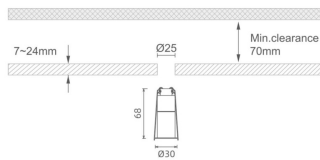

MINI 4

Lavov downlight from the family MINI with a power of 1W, CRI 90 and CCT 3000K, 15 degrees beam angle. With a total lumen output of 72lm, and a luminous efficacy of 72lm/W. Made in Die Cast Aluminum and finished in White color. ON/OFF driver.

Item code	86.D070.1311.01
Product type	Indoor
Category	Downlights
Family	MINI
Subfamily	MINI 4
Pictograms	

Dimensions

Product dimensions (mm) **Ø30*H68**

Scheme

Product	
Real power (W)	1
Real luminous flux (Lm)	72
Luminous efficiency (Lm/W)	72
Beam angle (°)	15
Life time (h)	50000 h L80B10
IP	20
Electrical class insulation	Clas III
Colour	White
U. G. R	<19
Control gear included	Yes
Control gear	ON/OFF
Flicker Free	Yes
Light source	LED
Type of LED	SMD
Colour temperature (K)	3000
Colour consistency (SDCM)	SDCM<3
CRI	90