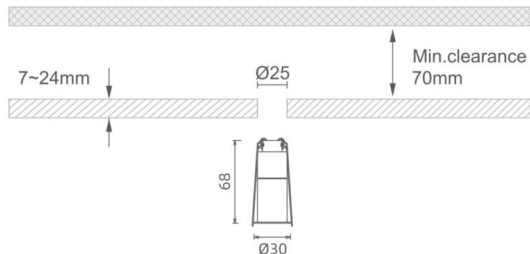

MINI 4

Lavov downlight from the family MINI with a power of 1W, CRI 90 and CCT 3000K, 15 degrees beam angle. With a total lumen output of 72lm, and a luminous efficacy of 72lm/W. Made in Die Cast Aluminum and finished in White color. ON/OFF driver.

Item code	86.D070.1311.01
Product type	Indoor
Category	Downlights
Family	MINI
Subfamily	MINI 4
Pictograms	

Dimensions

Product dimensions (mm) **Ø30*H68**

Scheme

Product	
Real power (W)	1
Real luminous flux (Lm)	72
Luminous efficiency (Lm/W)	72
Beam angle (°)	15
Life time (h)	50000 h L80B10
IP	20
Electrical class insulation	Clas III
Colour	White
U. G. R	19
Control gear included	Yes
Control gear	ON/OFF
Flicker Free	Yes
Light source	LED
Type of LED	SMD
Colour temperature (K)	3000
Colour consistency (SDCM)	SDCM3
CRI	90