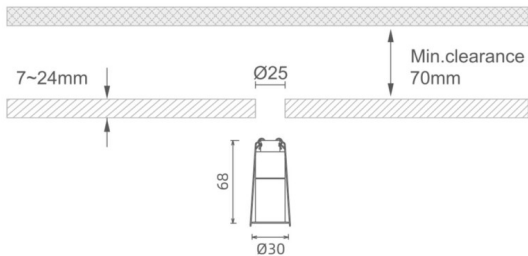

### MINI 4

Lavov downlight from the family MINI with a power of 1W, CRI 90 and CCT 3000K, 15 degrees beam angle. With a total lumen output of 72lm, and a luminous efficacy of 72lm/W. Made in Die Cast Aluminum and finished in White color. ON/OFF driver.

### Dimensions

Product dimensions (mm) **Ø30\*H68**

### Product

|                             |                |
|-----------------------------|----------------|
| Real power (W)              | 1              |
| Real luminous flux (Lm)     | 72             |
| Luminous efficiency (Lm/W)  | 72             |
| Beam angle (°)              | 15             |
| Life time (h)               | 50000 h L80B10 |
| IP                          | 20             |
| Electrical class insulation | Clas III       |
| Colour                      | White          |
| U. G. R                     | <19            |
| Control gear included       | Yes            |
| Control gear                | ON/OFF         |
| Flicker Free                | Yes            |
| Light source                | LED            |
| Type of LED                 | SMD            |
| Colour temperature (K)      | 3000           |
| Colour consistency (SDCM)   | SDCM<3         |
| CRI                         | 90             |