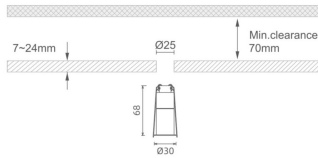

MINI 4

Lavov downlight from the family MINI with a power of 1W, CRI 90 and CCT 3000K, 15 degrees beam angle. With a total lumen output of 72lm, and a luminous efficacy of 72lm/W. Made in Die Cast Aluminum and finished in White color. ON/OFF driver.

Item code	86.D070.1311.01
Product type	Indoor
Category	Downlights
Family	MINI
Subfamily	MINI 4
Pictograms	

Dimensions

Product dimensions (mm) Ø30*H68

Scheme

Product	
Real power (W)	1
Real luminous flux (Lm)	72
Luminous efficiency (Lm/W)	72
Beam angle (°)	15
Life time (h)	50000 h L80B10
IP	20
Electrical class insulation	Clas III
Colour	White
U. G. R	<19
Control gear included	Yes
Control gear	ON/OFF
Flicker Free	Yes
Light source	LED
Type of LED	SMD
Colour temperature (K)	3000
Colour consistency (SDCM)	SDCM<3
CRI	90