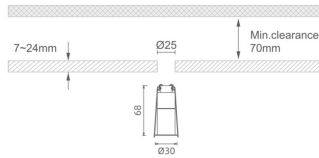

MINI 4

Lavov downlight from the family MINI with a power of 1W, CRI 90 and CCT 3000K, 15 degrees beam angle. With a total lumen output of 72lm, and a luminous efficacy of 72lm/W. Made in Die Cast Aluminum and finished in Black color. ON/OFF driver.

Item code	86.D070.1311.02
Product type	Indoor
Category	Downlights
Family	MINI
Subfamily	MINI 4
Pictograms	

Dimensions

Product dimensions (mm) **Ø30*H68**

Scheme

Product	
Real power (W)	1
Real luminous flux (Lm)	72
Luminous efficiency (Lm/W)	72
Beam angle (°)	15
Life time (h)	50000 h L80B10
IP	20
Electrical class insulation	Clas III
Colour	Black
U. G. R	<19
Control gear included	Yes
Control gear	ON/OFF
Flicker Free	Yes
Light source	LED
Type of LED	SMD
Colour temperature (K)	3000
Colour consistency (SDCM)	SDCM<3
CRI	90