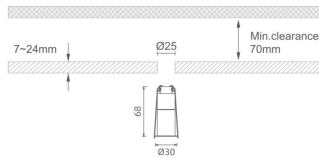

MINI 4

Lavov downlight from the family MINI with a power of 1W, CRI 90 and CCT 3000K, 15 degrees beam angle. With a total lumen output of 72lm, and a luminous efficacy of 72lm/W. Made in Die Cast Aluminum and finished in Black color. ON/OFF driver.

Item code	86.D070.1311.02
Product type	Indoor
Category	Downlights
Family	MINI
Subfamily	MINI 4
Pictograms	

Dimensions

Product dimensions (mm) Ø30*H68

Scheme

Product	
Real power (W)	1
Real luminous flux (Lm)	72
Luminous efficiency (Lm/W)	72
Beam angle (°)	15
Life time (h)	50000 h L80B10
IP	20
Electrical class insulation	Clas III
Colour	Black
U. G. R	<19
Control gear included	Yes
Control gear	ON/OFF
Flicker Free	Yes
Light source	LED
Type of LED	SMD
Colour temperature (K)	3000
Colour consistency (SDCM)	SDCM<3
CRI	90