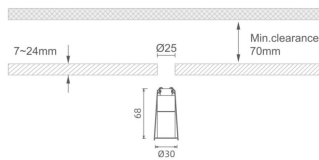

#### MINI 4

Lavov downlight from the family MINI with a power of 1W, CRI 90 and CCT 3000K, 15 degrees beam angle. With a total lumen output of 72lm, and a luminous efficacy of 72lm/W. Made in Die Cast Aluminum and finished in Black color. ON/OFF driver.

Item code	86.D070.1311.02
Product type	Indoor
Category	Downlights
Family	MINI
Subfamily	MINI 4
Pictograms	

IP  
20

#### Dimensions

Product dimensions (mm) Ø30\*H68

#### Scheme

Product	
Real power (W)	1
Real luminous flux (Lm)	72
Luminous efficiency (Lm/W)	72
Beam angle (°)	15
Life time (h)	50000 h L80B10
IP	20
Electrical class insulation	Clas III
Colour	Black
U. G. R	<19
Control gear included	Yes
Control gear	ON/OFF
Flicker Free	Yes
Light source	LED
Type of LED	SMD
Colour temperature (K)	3000
Colour consistency (SDCM)	SDCM<3
CRI	90