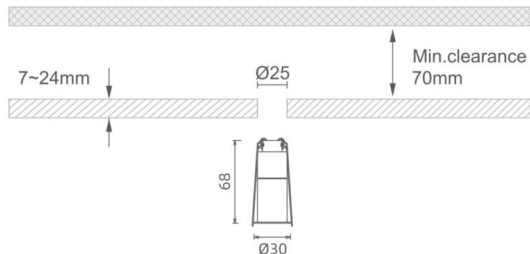

### MINI 4

Lavov downlight from the family MINI with a power of 1W, CRI 90 and CCT 3000K, 15 degrees beam angle. With a total lumen output of 72lm, and a luminous efficacy of 72lm/W. Made in Die Cast Aluminum and finished in Black color. ON/OFF driver.

### Dimensions

Product dimensions (mm) **Ø30\*H68**

### Product

Real power (W)	1
Real luminous flux (Lm)	72
Luminous efficiency (Lm/W)	72
Beam angle (°)	15
Life time (h)	50000 h L80B10
IP	20
Electrical class insulation	Clas III
Colour	Black
U. G. R	19
Control gear included	Yes
Control gear	ON/OFF
Flicker Free	Yes
Light source	LED
Type of LED	SMD
Colour temperature (K)	3000
Colour consistency (SDCM)	SDCM3
CRI	90