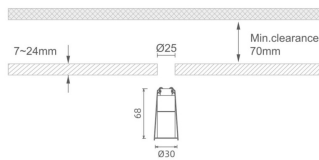

MINI 4

Lavov downlight from the family MINI with a power of 1W, CRI 90 and CCT 3000K, 15 degrees beam angle. With a total lumen output of 72lm, and a luminous efficacy of 72lm/W. Made in Die Cast Aluminum and finished in White color. DALI driver.

Item code	86.D070.1313.01
Product type	Indoor
Category	Downlights
Family	MINI
Subfamily	MINI 4
Pictograms	

Dimensions

Product dimensions (mm) **Ø30*H68**

Scheme

Product	
Real power (W)	1
Real luminous flux (Lm)	72
Luminous efficiency (Lm/W)	72
Beam angle (°)	15
Life time (h)	50000 h L80B10
IP	20
Electrical class insulation	Clas III
Colour	White
U. G. R	<19
Control gear included	Yes
Control gear	DALI
Flicker Free	Yes
Light source	LED
Type of LED	SMD
Colour temperature (K)	3000
Colour consistency (SDCM)	SDCM<3
CRI	90