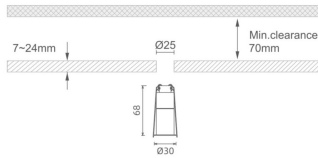

MINI 4

Lavov downlight from the family MINI with a power of 1W, CRI 90 and CCT 3000K, 15 degrees beam angle. With a total lumen output of 72lm, and a luminous efficacy of 72lm/W. Made in Die Cast Aluminum and finished in White color. DALI driver.

Item code	86.D070.1313.01
Product type	Indoor
Category	Downlights
Family	MINI
Subfamily	MINI 4
Pictograms	

Dimensions

Product dimensions (mm) **Ø30*H68**

Scheme

Product

Real power (W)	1
Real luminous flux (Lm)	72
Luminous efficiency (Lm/W)	72
Beam angle (°)	15
Life time (h)	50000 h L80B10
IP	20
Electrical class insulation	Clas III
Colour	White
U. G. R	<19
Control gear included	Yes
Control gear	DALI
Flicker Free	Yes
Light source	LED
Type of LED	SMD
Colour temperature (K)	3000
Colour consistency (SDCM)	SDCM<3
CRI	90