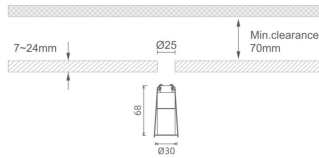

#### MINI 4

Lavov downlight from the family MINI with a power of 1W, CRI 90 and CCT 3000K, 15 degrees beam angle. With a total lumen output of 72lm, and a luminous efficacy of 72lm/W. Made in Die Cast Aluminum and finished in Black color. DALI driver.

#### Dimensions

Product dimensions (mm) Ø30\*H68

#### Product

Real power (W)	1
Real luminous flux (Lm)	72
Luminous efficiency (Lm/W)	72
Beam angle (°)	15
Life time (h)	50000 h L80B10
IP	20
Electrical class insulation	Clas III
Colour	Black
U. G. R	<19
Control gear included	Yes
Control gear	DALI
Flicker Free	Yes
Light source	LED
Type of LED	SMD
Colour temperature (K)	3000
Colour consistency (SDCM)	SDCM<3
CRI	90