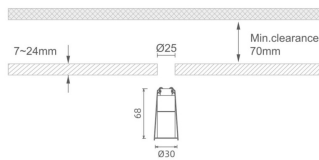

MINI 4

Lavov downlight from the family MINI with a power of 1W, CRI 90 and CCT 3000K, 15 degrees beam angle. With a total lumen output of 72lm, and a luminous efficacy of 72lm/W. Made in Die Cast Aluminum and finished in Black color. DALI driver.

Item code	86.D070.1313.02
Product type	Indoor
Category	Downlights
Family	MINI
Subfamily	MINI 4
Pictograms	

Dimensions

Product dimensions (mm) Ø30*H68

Scheme

Product	
Real power (W)	1
Real luminous flux (Lm)	72
Luminous efficiency (Lm/W)	72
Beam angle (°)	15
Life time (h)	50000 h L80B10
IP	20
Electrical class insulation	Clas III
Colour	Black
U. G. R	<19
Control gear included	Yes
Control gear	DALI
Flicker Free	Yes
Light source	LED
Type of LED	SMD
Colour temperature (K)	3000
Colour consistency (SDCM)	SDCM<3
CRI	90