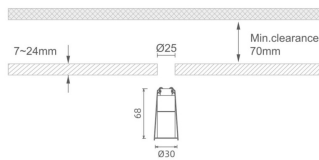

Scheme

Product	
Real power (W)	1
Real luminous flux (Lm)	69
Luminous efficiency (Lm/W)	69
Beam angle (°)	24
Life time (h)	50000 h L80B10
IP	20
Electrical class insulation	Clas III
Colour	White
U. G. R	<19
Control gear included	Yes
Control gear	ON/OFF
Flicker Free	Yes
Light source	LED
Type of LED	SMD
Colour temperature (K)	3000
Colour consistency (SDCM)	SDCM<3
CRI	90