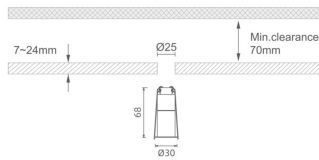

#### MINI 4

Lavov downlight from the family MINI with a power of 1W, CRI 90 and CCT 3000K, 24 degrees beam angle. With a total lumen output of 69lm, and a luminous efficacy of 69lm/W. Made in Die Cast Aluminum and finished in White color. ON/OFF driver.

#### Dimensions

Product dimensions (mm) Ø30\*H68

#### Product

Real power (W)	1
Real luminous flux (Lm)	69
Luminous efficiency (Lm/W)	69
Beam angle (°)	24
Life time (h)	50000 h L80B10
IP	20
Electrical class insulation	Clas III
Colour	White
U. G. R	<19
Control gear included	Yes
Control gear	ON/OFF
Flicker Free	Yes
Light source	LED
Type of LED	SMD
Colour temperature (K)	3000
Colour consistency (SDCM)	SDCM<3
CRI	90