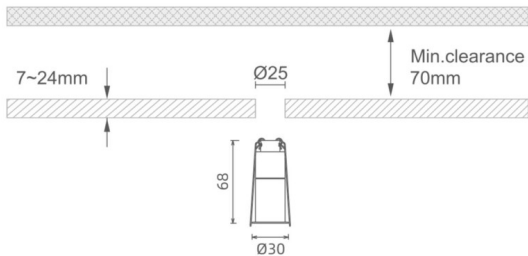

### MINI 4

Lavov downlight from the family MINI with a power of 1W, CRI 90 and CCT 3000K, 24 degrees beam angle. With a total lumen output of 69lm, and a luminous efficacy of 69lm/W. Made in Die Cast Aluminum and finished in White color. ON/OFF driver.

### Dimensions

Product dimensions (mm) **Ø30\*H68**

### Scheme

Product	
Real power (W)	1
Real luminous flux (Lm)	69
Luminous efficiency (Lm/W)	69
Beam angle (°)	24
Life time (h)	50000 h L80B10
IP	20
Electrical class insulation	Clas III
Colour	White
U. G. R	19
Control gear included	Yes
Control gear	ON/OFF
Flicker Free	Yes
Light source	LED
Type of LED	SMD
Colour temperature (K)	3000
Colour consistency (SDCM)	SDCM3
CRI	90