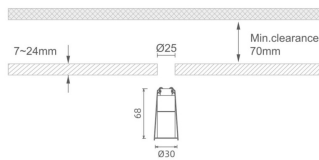

#### MINI 4

Lavov downlight from the family MINI with a power of 1W, CRI 90 and CCT 3000K, 24 degrees beam angle. With a total lumen output of 69lm, and a luminous efficacy of 69lm/W. Made in Die Cast Aluminum and finished in White color. ON/OFF driver.

#### Dimensions

Product dimensions (mm) Ø30\*H68

#### Scheme

Product	
Real power (W)	1
Real luminous flux (Lm)	69
Luminous efficiency (Lm/W)	69
Beam angle (°)	24
Life time (h)	50000 h L80B10
IP	20
Electrical class insulation	Clas III
Colour	White
U. G. R	<19
Control gear included	Yes
Control gear	ON/OFF
Flicker Free	Yes
Light source	LED
Type of LED	SMD
Colour temperature (K)	3000
Colour consistency (SDCM)	SDCM<3
CRI	90