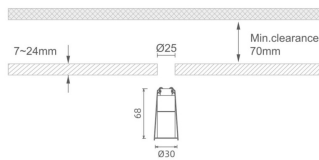

#### MINI 4

Lavov downlight from the family MINI with a power of 1W, CRI 90 and CCT 3000K, 24 degrees beam angle. With a total lumen output of 69lm, and a luminous efficacy of 69lm/W. Made in Die Cast Aluminum and finished in Black color. ON/OFF driver.

#### Dimensions

Product dimensions (mm) Ø30\*H68

#### Scheme

Product	
Real power (W)	1
Real luminous flux (Lm)	69
Luminous efficiency (Lm/W)	69
Beam angle (°)	24
Life time (h)	50000 h L80B10
IP	20
Electrical class insulation	Clas III
Colour	Black
U. G. R	<19
Control gear included	Yes
Control gear	ON/OFF
Flicker Free	Yes
Light source	LED
Type of LED	SMD
Colour temperature (K)	3000
Colour consistency (SDCM)	SDCM<3
CRI	90