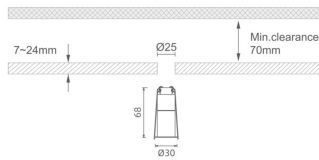

### MINI 4

Lavov downlight from the family MINI with a power of 1W, CRI 90 and CCT 3000K, 24 degrees beam angle. With a total lumen output of 69lm, and a luminous efficacy of 69lm/W. Made in Die Cast Aluminum and finished in Black color. ON/OFF driver.

### Dimensions

Product dimensions (mm) **Ø30\*H68**

### Scheme

Product	
Real power (W)	1
Real luminous flux (Lm)	69
Luminous efficiency (Lm/W)	69
Beam angle (°)	24
Life time (h)	50000 h L80B10
IP	20
Electrical class insulation	Clas III
Colour	Black
U. G. R	<19
Control gear included	Yes
Control gear	ON/OFF
Flicker Free	Yes
Light source	LED
Type of LED	SMD
Colour temperature (K)	3000
Colour consistency (SDCM)	SDCM<3
CRI	90