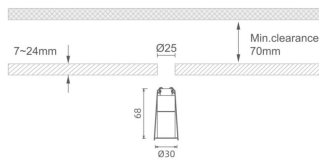

MINI 4

Lavov downlight from the family MINI with a power of 1W, CRI 90 and CCT 3000K, 24 degrees beam angle. With a total lumen output of 69lm, and a luminous efficacy of 69lm/W. Made in Die Cast Aluminum and finished in Black color. ON/OFF driver.

Item code	86.D070.1321.02
Product type	Indoor
Category	Downlights
Family	MINI
Subfamily	MINI 4
Pictograms	

Dimensions

Product dimensions (mm) **Ø30*H68**

Scheme

Product	
Real power (W)	1
Real luminous flux (Lm)	69
Luminous efficiency (Lm/W)	69
Beam angle (°)	24
Life time (h)	50000 h L80B10
IP	20
Electrical class insulation	Clas III
Colour	Black
U. G. R	<19
Control gear included	Yes
Control gear	ON/OFF
Flicker Free	Yes
Light source	LED
Type of LED	SMD
Colour temperature (K)	3000
Colour consistency (SDCM)	SDCM<3
CRI	90