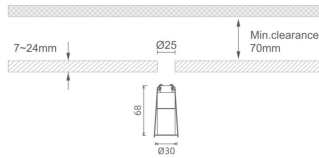

MINI 4

Lavov downlight from the family MINI with a power of 1W, CRI 90 and CCT 3000K, 24 degrees beam angle. With a total lumen output of 69lm, and a luminous efficacy of 69lm/W. Made in Die Cast Aluminum and finished in White color. DALI driver.

Item code	86.D070.1323.01
Product type	Indoor
Category	Downlights
Family	MINI
Subfamily	MINI 4
Pictograms	

Dimensions

Product dimensions (mm) Ø30*H68

Scheme

Product	
Real power (W)	1
Real luminous flux (Lm)	69
Luminous efficiency (Lm/W)	69
Beam angle (°)	24
Life time (h)	50000 h L80B10
IP	20
Electrical class insulation	Clas III
Colour	White
U. G. R	<19
Control gear included	Yes
Control gear	DALI
Flicker Free	Yes
Light source	LED
Type of LED	SMD
Colour temperature (K)	3000
Colour consistency (SDCM)	SDCM<3
CRI	90