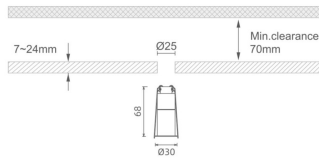

MINI 4

Lavov downlight from the family MINI with a power of 1W, CRI 90 and CCT 3000K, 24 degrees beam angle. With a total lumen output of 69lm, and a luminous efficacy of 69lm/W. Made in Die Cast Aluminum and finished in Black color. DALI driver.

Item code	86.D070.1323.02
Product type	Indoor
Category	Downlights
Family	MINI
Subfamily	MINI 4
Pictograms	

Dimensions

Product dimensions (mm) Ø30*H68

Scheme

Product	
Real power (W)	1
Real luminous flux (Lm)	69
Luminous efficiency (Lm/W)	69
Beam angle (°)	24
Life time (h)	50000 h L80B10
IP	20
Electrical class insulation	Clas III
Colour	Black
U. G. R	<19
Control gear included	Yes
Control gear	DALI
Flicker Free	Yes
Light source	LED
Type of LED	SMD
Colour temperature (K)	3000
Colour consistency (SDCM)	SDCM<3
CRI	90