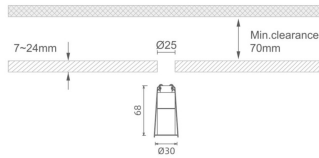

MINI 4

Lavov downlight from the family MINI with a power of 1W, CRI 90 and CCT 3000K, 24 degrees beam angle. With a total lumen output of 69lm, and a luminous efficacy of 69lm/W. Made in Die Cast Aluminum and finished in Black color. DALI driver.

Item code	86.D070.1323.02
Product type	Indoor
Category	Downlights
Family	MINI
Subfamily	MINI 4
Pictograms	

Dimensions

Product dimensions (mm) **Ø30*H68**

Scheme

Product

Real power (W)	1
Real luminous flux (Lm)	69
Luminous efficiency (Lm/W)	69
Beam angle (°)	24
Life time (h)	50000 h L80B10
IP	20
Electrical class insulation	Clas III
Colour	Black
U. G. R	<19
Control gear included	Yes
Control gear	DALI
Flicker Free	Yes
Light source	LED
Type of LED	SMD
Colour temperature (K)	3000
Colour consistency (SDCM)	SDCM<3
CRI	90