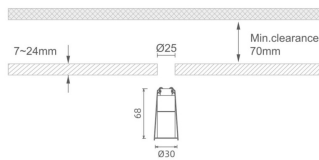

MINI 4

Lavov downlight from the family MINI with a power of 1W, CRI 90 and CCT 3000K, 24 degrees beam angle. With a total lumen output of 69lm, and a luminous efficacy of 69lm/W. Made in Die Cast Aluminum and finished in Black color. DALI driver.

Item code	86.D070.1323.02
Product type	Indoor
Category	Downlights
Family	MINI
Subfamily	MINI 4
Pictograms	

Dimensions

Product dimensions (mm) Ø30*H68

Scheme

Product	
Real power (W)	1
Real luminous flux (Lm)	69
Luminous efficiency (Lm/W)	69
Beam angle (°)	24
Life time (h)	50000 h L80B10
IP	20
Electrical class insulation	Clas III
Colour	Black
U. G. R	<19
Control gear included	Yes
Control gear	DALI
Flicker Free	Yes
Light source	LED
Type of LED	SMD
Colour temperature (K)	3000
Colour consistency (SDCM)	SDCM<3
CRI	90