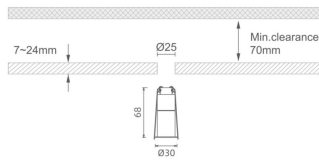

#### MINI 4

Lavov downlight from the family MINI with a power of 1W, CRI 90 and CCT 2700K, 36 degrees beam angle. With a total lumen output of 70lm, and a luminous efficacy of 70lm/W. Made in Die Cast Aluminum and finished in White color. ON/OFF driver.

#### Dimensions

Product dimensions (mm) **Ø30\*H68**

#### Product

Real power (W)	1
Real luminous flux (Lm)	70
Luminous efficiency (Lm/W)	70
Beam angle (°)	36
Life time (h)	50000 h L80B10
IP	20
Electrical class insulation	Clas III
Colour	White
U. G. R	<19
Control gear included	Yes
Control gear	ON/OFF
Flicker Free	Yes
Light source	LED
Type of LED	SMD
Colour temperature (K)	2700
Colour consistency (SDCM)	SDCM<3
CRI	90