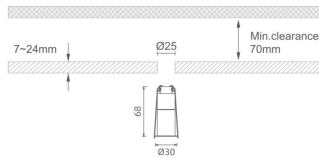

MINI 4

Lavov downlight from the family MINI with a power of 1W, CRI 90 and CCT 2700K, 36 degrees beam angle. With a total lumen output of 70lm, and a luminous efficacy of 70lm/W. Made in Die Cast Aluminum and finished in Black color. ON/OFF driver.

Item code	86.D070.1331.02
Product type	Indoor
Category	Downlights
Family	MINI
Subfamily	MINI 4
Pictograms	

Dimensions

Product dimensions (mm) Ø30*H68

Scheme

Product	
Real power (W)	1
Real luminous flux (Lm)	70
Luminous efficiency (Lm/W)	70
Beam angle (°)	36
Life time (h)	50000 h L80B10
IP	20
Electrical class insulation	Clas III
Colour	Black
U. G. R	<19
Control gear included	Yes
Control gear	ON/OFF
Flicker Free	Yes
Light source	LED
Type of LED	SMD
Colour temperature (K)	2700
Colour consistency (SDCM)	SDCM<3
CRI	90