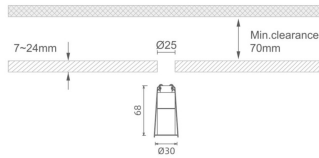

MINI 4

Lavov downlight from the family MINI with a power of 1W, CRI 90 and CCT 2700K, 36 degrees beam angle. With a total lumen output of 70lm, and a luminous efficacy of 70lm/W. Made in Die Cast Aluminum and finished in Black color. ON/OFF driver.

Item code	86.D070.1331.02
Product type	Indoor
Category	Downlights
Family	MINI
Subfamily	MINI 4
Pictograms	

Dimensions

Product dimensions (mm) **Ø30*H68**

Scheme

Product	
Real power (W)	1
Real luminous flux (Lm)	70
Luminous efficiency (Lm/W)	70
Beam angle (°)	36
Life time (h)	50000 h L80B10
IP	20
Electrical class insulation	Clas III
Colour	Black
U. G. R	<19
Control gear included	Yes
Control gear	ON/OFF
Flicker Free	Yes
Light source	LED
Type of LED	SMD
Colour temperature (K)	2700
Colour consistency (SDCM)	SDCM<3
CRI	90