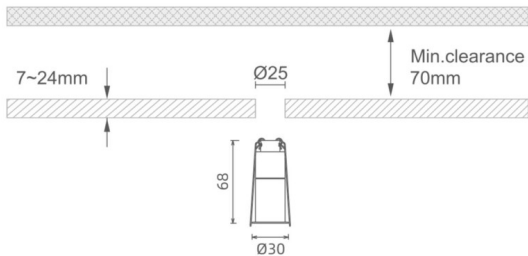

MINI 4

Lavov downlight from the family MINI with a power of 1W, CRI 90 and CCT 2700K, 36 degrees beam angle. With a total lumen output of 70lm, and a luminous efficacy of 70lm/W. Made in Die Cast Aluminum and finished in Black color. ON/OFF driver.

Item code	86.D070.1331.02
Product type	Indoor
Category	Downlights
Family	MINI
Subfamily	MINI 4
Pictograms	

Dimensions

Product dimensions (mm) **Ø30*H68**

Scheme

Product	
Real power (W)	1
Real luminous flux (Lm)	70
Luminous efficiency (Lm/W)	70
Beam angle (º)	36
Life time (h)	50000 h L80B10
IP	20
Electrical class insulation	Clas III
Colour	Black
U. G. R	<19
Control gear included	Yes
Control gear	ON/OFF
Flicker Free	Yes
Light source	LED
Type of LED	SMD
Colour temperature (K)	2700
Colour consistency (SDCM)	SDCM<3
CRI	90