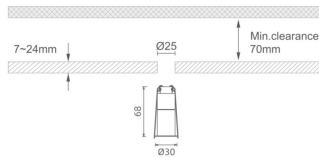

#### MINI 4

Lavov downlight from the family MINI with a power of 1W, CRI 90 and CCT 2700K, 36 degrees beam angle. With a total lumen output of 70lm, and a luminous efficacy of 70lm/W. Made in Die Cast Aluminum and finished in Black color. ON/OFF driver.

#### Dimensions

Product dimensions (mm) Ø30\*H68

#### Scheme

Product	
Real power (W)	1
Real luminous flux (Lm)	70
Luminous efficiency (Lm/W)	70
Beam angle (°)	36
Life time (h)	50000 h L80B10
IP	20
Electrical class insulation	Clas III
Colour	Black
U. G. R	<19
Control gear included	Yes
Control gear	ON/OFF
Flicker Free	Yes
Light source	LED
Type of LED	SMD
Colour temperature (K)	2700
Colour consistency (SDCM)	SDCM<3
CRI	90