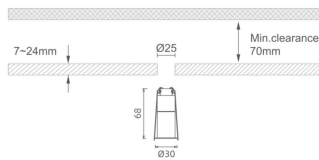

#### MINI 4

Lavov downlight from the family MINI with a power of 1W, CRI 90 and CCT 2700K, 36 degrees beam angle. With a total lumen output of 70lm, and a luminous efficacy of 70lm/W. Made in Die Cast Aluminum and finished in White color. DALI driver.

#### Dimensions

**Product dimensions (mm)**    **Ø30\*H68**

#### Scheme

<b>Product</b>	
<b>Real power (W)</b>	<b>1</b>
<b>Real luminous flux (Lm)</b>	<b>70</b>
<b>Luminous efficiency (Lm/W)</b>	<b>70</b>
<b>Beam angle (°)</b>	<b>36</b>
<b>Life time (h)</b>	<b>50000 h L80B10</b>
<b>IP</b>	<b>20</b>
<b>Electrical class insulation</b>	<b>Clas III</b>
<b>Colour</b>	<b>White</b>
<b>U. G. R</b>	<b>&lt;19</b>
<b>Control gear included</b>	<b>Yes</b>
<b>Control gear</b>	<b>DALI</b>
<b>Flicker Free</b>	<b>Yes</b>
<b>Light source</b>	<b>LED</b>
<b>Type of LED</b>	<b>SMD</b>
<b>Colour temperature (K)</b>	<b>2700</b>
<b>Colour consistency (SDCM)</b>	<b>SDCM&lt;3</b>
<b>CRI</b>	<b>90</b>