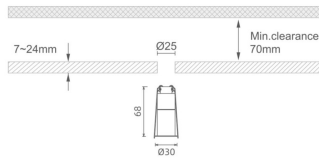

#### MINI 4

Lavov downlight from the family MINI with a power of 1W, CRI 90 and CCT 2700K, 36 degrees beam angle. With a total lumen output of 70lm, and a luminous efficacy of 70lm/W. Made in Die Cast Aluminum and finished in Black color. DALI driver.

#### Dimensions

**Product dimensions (mm)**    **Ø30\*H68**

#### Scheme

<b>Product</b>	
<b>Real power (W)</b>	<b>1</b>
<b>Real luminous flux (Lm)</b>	<b>70</b>
<b>Luminous efficiency (Lm/W)</b>	<b>70</b>
<b>Beam angle (°)</b>	<b>36</b>
<b>Life time (h)</b>	<b>50000 h L80B10</b>
<b>IP</b>	<b>20</b>
<b>Electrical class insulation</b>	<b>Clas III</b>
<b>Colour</b>	<b>Black</b>
<b>U. G. R</b>	<b>&lt;19</b>
<b>Control gear included</b>	<b>Yes</b>
<b>Control gear</b>	<b>DALI</b>
<b>Flicker Free</b>	<b>Yes</b>
<b>Light source</b>	<b>LED</b>
<b>Type of LED</b>	<b>SMD</b>
<b>Colour temperature (K)</b>	<b>2700</b>
<b>Colour consistency (SDCM)</b>	<b>SDCM&lt;3</b>
<b>CRI</b>	<b>90</b>