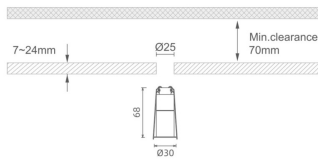

MINI 4

Lavov downlight from the family MINI with a power of 3W, CRI 90 and CCT 2700K, 15 degrees beam angle. With a total lumen output of 134lm, and a luminous efficacy of 44.666666666667lm/W. Made in Die Cast Aluminum and finished in White color. ON/OFF driver.

Item code	86.D070.2211.01
Product type	Indoor
Category	Downlights
Family	MINI
Subfamily	MINI 4
Pictograms	

Dimensions

Product dimensions (mm) Ø30*H68

Scheme

Product

Real power (W)	3
Real luminous flux (Lm)	134
Luminous efficiency (Lm/W)	44.666666666667
Beam angle (°)	15
Life time (h)	50000 h L80B10
IP	20
Electrical class insulation	Clas III
Colour	White
U. G. R	<19
Control gear included	Yes
Control gear	ON/OFF
Flicker Free	Yes
Light source	LED
Type of LED	SMD
Colour temperature (K)	2700
Colour consistency (SDCM)	SDCM<3
CRI	90