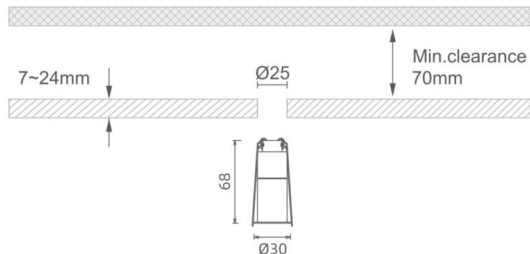

MINI 4

Lavov downlight from the family MINI with a power of 3W, CRI 90 and CCT 2700K, 15 degrees beam angle. With a total lumen output of 134lm, and a luminous efficacy of 44.666666666667lm/W. Made in Die Cast Aluminum and finished in Black color. ON/OFF driver.

Item code	86.D070.2211.02
Product type	Indoor
Category	Downlights
Family	MINI
Subfamily	MINI 4
Pictograms	

Dimensions

Product dimensions (mm) **Ø30*H68**

Scheme

Product	
Real power (W)	3
Real luminous flux (Lm)	134
Luminous efficiency (Lm/W)	44.666666666666998
Beam angle (°)	15
Life time (h)	50000 h L80B10
IP	20
Electrical class insulation	Clas III
Colour	Black
U. G. R	19
Control gear included	Yes
Control gear	ON/OFF
Flicker Free	Yes
Light source	LED
Type of LED	SMD
Colour temperature (K)	2700
Colour consistency (SDCM)	SDCM3
CRI	90