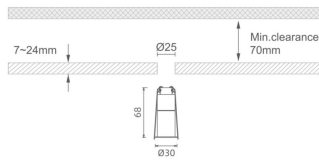

MINI 4

Lavov downlight from the family MINI with a power of 3W, CRI 90 and CCT 2700K, 24 degrees beam angle. With a total lumen output of 159lm, and a luminous efficacy of 53lm/W. Made in Die Cast Aluminum and finished in White color. ON/OFF driver.

Item code	86.D070.2221.01
Product type	Indoor
Category	Downlights
Family	MINI
Subfamily	MINI 4
Pictograms	

Dimensions

Product dimensions (mm) Ø30*H68

Scheme

Product

Real power (W)	3
Real luminous flux (Lm)	159
Luminous efficiency (Lm/W)	53
Beam angle (°)	24
Life time (h)	50000 h L80B10
IP	20
Electrical class insulation	Clas III
Colour	White
U. G. R	<19
Control gear included	Yes
Control gear	ON/OFF
Flicker Free	Yes
Light source	LED
Type of LED	SMD
Colour temperature (K)	2700
Colour consistency (SDCM)	SDCM<3
CRI	90