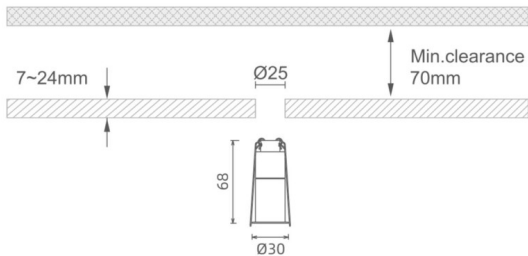

#### MINI 4

Lavov downlight from the family MINI with a power of 3W, CRI 90 and CCT 2700K, 24 degrees beam angle. With a total lumen output of 159lm, and a luminous efficacy of 53lm/W. Made in Die Cast Aluminum and finished in White color. ON/OFF driver.

#### Dimensions

Product dimensions (mm) **Ø30\*H68**

#### Scheme

Product	
Real power (W)	3
Real luminous flux (Lm)	159
Luminous efficiency (Lm/W)	53
Beam angle (°)	24
Life time (h)	50000 h L80B10
IP	20
Electrical class insulation	Clas III
Colour	White
U. G. R	19
Control gear included	Yes
Control gear	ON/OFF
Flicker Free	Yes
Light source	LED
Type of LED	SMD
Colour temperature (K)	2700
Colour consistency (SDCM)	SDCM3
CRI	90