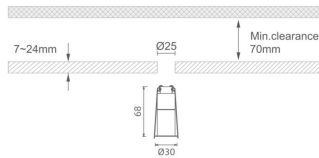

MINI 4

Lavov downlight from the family MINI with a power of 3W, CRI 90 and CCT 2700K, 24 degrees beam angle. With a total lumen output of 159lm, and a luminous efficacy of 53lm/W. Made in Die Cast Aluminum and finished in White color. ON/OFF driver.

Item code	86.D070.2221.01
Product type	Indoor
Category	Downlights
Family	MINI
Subfamily	MINI 4
Pictograms	

Dimensions

Product dimensions (mm) Ø30*H68

Scheme

Product	
Real power (W)	3
Real luminous flux (Lm)	159
Luminous efficiency (Lm/W)	53
Beam angle (°)	24
Life time (h)	50000 h L80B10
IP	20
Electrical class insulation	Clas III
Colour	White
U. G. R	<19
Control gear included	Yes
Control gear	ON/OFF
Flicker Free	Yes
Light source	LED
Type of LED	SMD
Colour temperature (K)	2700
Colour consistency (SDCM)	SDCM<3
CRI	90