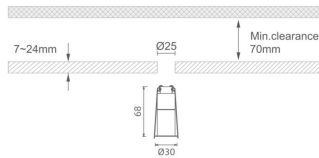

Scheme

Product	
Real power (W)	3
Real luminous flux (Lm)	159
Luminous efficiency (Lm/W)	53
Beam angle (°)	24
Life time (h)	50000 h L80B10
IP	20
Electrical class insulation	Clas III
Colour	White
U. G. R	<19
Control gear included	Yes
Control gear	ON/OFF
Flicker Free	Yes
Light source	LED
Type of LED	SMD
Colour temperature (K)	2700
Colour consistency (SDCM)	SDCM<3
CRI	90