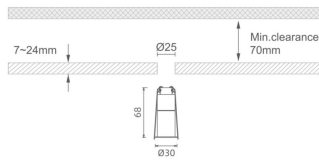

#### MINI 4

Lavov downlight from the family MINI with a power of 3W, CRI 90 and CCT 2700K, 24 degrees beam angle. With a total lumen output of 159lm, and a luminous efficacy of 53lm/W. Made in Die Cast Aluminum and finished in Black color. ON/OFF driver.

#### Dimensions

Product dimensions (mm) **Ø30\*H68**

#### Scheme

Product	
Real power (W)	3
Real luminous flux (Lm)	159
Luminous efficiency (Lm/W)	53
Beam angle (°)	24
Life time (h)	50000 h L80B10
IP	20
Electrical class insulation	Clas III
Colour	Black
U. G. R	<19
Control gear included	Yes
Control gear	ON/OFF
Flicker Free	Yes
Light source	LED
Type of LED	SMD
Colour temperature (K)	2700
Colour consistency (SDCM)	SDCM<3
CRI	90