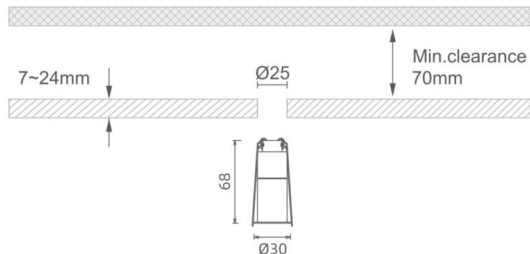

MINI 4

Lavov downlight from the family MINI with a power of 3W, CRI 90 and CCT 2700K, 24 degrees beam angle. With a total lumen output of 159lm, and a luminous efficacy of 53lm/W. Made in Die Cast Aluminum and finished in Black color. ON/OFF driver.

Item code	86.D070.2221.02
Product type	Indoor
Category	Downlights
Family	MINI
Subfamily	MINI 4
Pictograms	

Dimensions

Product dimensions (mm) **Ø30*H68**

Scheme

Product	
Real power (W)	3
Real luminous flux (Lm)	159
Luminous efficiency (Lm/W)	53
Beam angle (º)	24
Life time (h)	50000 h L80B10
IP	20
Electrical class insulation	Clas III
Colour	Black
U. G. R	<19
Control gear included	Yes
Control gear	ON/OFF
Flicker Free	Yes
Light source	LED
Type of LED	SMD
Colour temperature (K)	2700
Colour consistency (SDCM)	SDCM<3
CRI	90