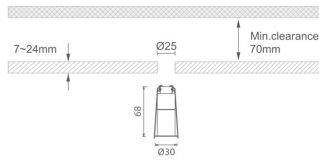

#### MINI 4

Lavov downlight from the family MINI with a power of 3W, CRI 90 and CCT 2700K, 24 degrees beam angle. With a total lumen output of 159lm, and a luminous efficacy of 53lm/W. Made in Die Cast Aluminum and finished in Black color. ON/OFF driver.

#### Dimensions

Product dimensions (mm) Ø30\*H68

#### Scheme

Product	
Real power (W)	3
Real luminous flux (Lm)	159
Luminous efficiency (Lm/W)	53
Beam angle (°)	24
Life time (h)	50000 h L80B10
IP	20
Electrical class insulation	Clas III
Colour	Black
U. G. R	<19
Control gear included	Yes
Control gear	ON/OFF
Flicker Free	Yes
Light source	LED
Type of LED	SMD
Colour temperature (K)	2700
Colour consistency (SDCM)	SDCM<3
CRI	90