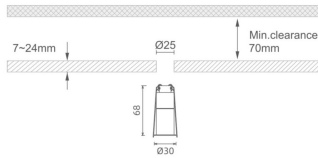

MINI 4

Lavov downlight from the family MINI with a power of 3W, CRI 90 and CCT 2700K, 24 degrees beam angle. With a total lumen output of 159lm, and a luminous efficacy of 53lm/W. Made in Die Cast Aluminum and finished in White color. DALI driver.

Item code	86.D070.2223.01
Product type	Indoor
Category	Downlights
Family	MINI
Subfamily	MINI 4
Pictograms	

Dimensions

Product dimensions (mm) **Ø30*H68**

Scheme

Product

Real power (W)	3
Real luminous flux (Lm)	159
Luminous efficiency (Lm/W)	53
Beam angle (°)	24
Life time (h)	50000 h L80B10
IP	20
Electrical class insulation	Clas III
Colour	White
U. G. R	<19
Control gear included	Yes
Control gear	DALI
Flicker Free	Yes
Light source	LED
Type of LED	SMD
Colour temperature (K)	2700
Colour consistency (SDCM)	SDCM<3
CRI	90