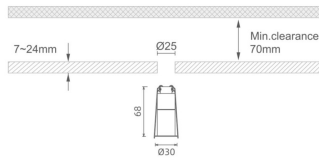

MINI 4

Lavov downlight from the family MINI with a power of 3W, CRI 90 and CCT 2700K, 24 degrees beam angle. With a total lumen output of 159lm, and a luminous efficacy of 53lm/W. Made in Die Cast Aluminum and finished in Black color. DALI driver.

Item code	86.D070.2223.02
Product type	Indoor
Category	Downlights
Family	MINI
Subfamily	MINI 4
Pictograms	

Dimensions

Product dimensions (mm) Ø30*H68

Scheme

Product	
Real power (W)	3
Real luminous flux (Lm)	159
Luminous efficiency (Lm/W)	53
Beam angle (°)	24
Life time (h)	50000 h L80B10
IP	20
Electrical class insulation	Clas III
Colour	Black
U. G. R	<19
Control gear included	Yes
Control gear	DALI
Flicker Free	Yes
Light source	LED
Type of LED	SMD
Colour temperature (K)	2700
Colour consistency (SDCM)	SDCM<3
CRI	90