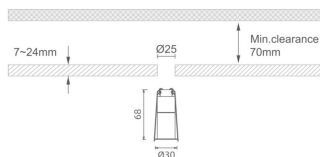

MINI 4

Lavov downlight from the family MINI with a power of 3W, CRI 90 and CCT 2700K, 24 degrees beam angle. With a total lumen output of 159lm, and a luminous efficacy of 53lm/W. Made in Die Cast Aluminum and finished in Black color. DALI driver.

Item code	86.D070.2223.02
Product type	Indoor
Category	Downlights
Family	MINI
Subfamily	MINI 4
Pictograms	

Dimensions

Product dimensions (mm) **Ø30*H68**

Scheme

Product	
Real power (W)	3
Real luminous flux (Lm)	159
Luminous efficiency (Lm/W)	53
Beam angle (°)	24
Life time (h)	50000 h L80B10
IP	20
Electrical class insulation	Clas III
Colour	Black
U. G. R	<19
Control gear included	Yes
Control gear	DALI
Flicker Free	Yes
Light source	LED
Type of LED	SMD
Colour temperature (K)	2700
Colour consistency (SDCM)	SDCM<3
CRI	90