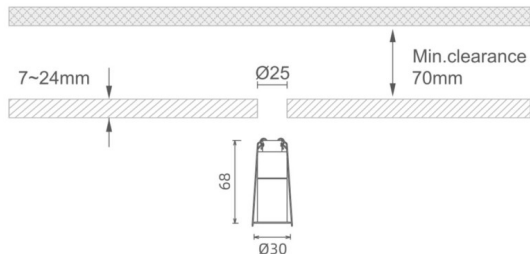

### MINI 4

Lavov downlight from the family MINI with a power of 3W, CRI 90 and CCT 3000K, 15 degrees beam angle. With a total lumen output of 134lm, and a luminous efficacy of 44.66666666667lm/W. Made in Die Cast Aluminum and finished in White color. ON/OFF driver.

### Dimensions

Product dimensions (mm) **Ø30\*H68**

### Scheme

Product	
Real power (W)	3
Real luminous flux (Lm)	134
Luminous efficiency (Lm/W)	44.66666666667
Beam angle (°)	15
Life time (h)	50000 h L80B10
IP	20
Electrical class insulation	Clas III
Colour	White
U. G. R	<19
Control gear included	Yes
Control gear	ON/OFF
Flicker Free	Yes
Light source	LED
Type of LED	SMD
Colour temperature (K)	3000
Colour consistency (SDCM)	SDCM<3
CRI	90