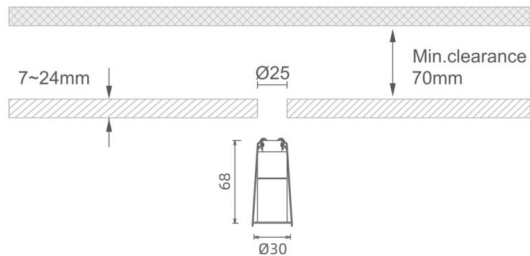

MINI 4

Lavov downlight from the family MINI with a power of 3W, CRI 90 and CCT 3000K, 15 degrees beam angle. With a total lumen output of 134lm, and a luminous efficacy of 44.666666666667lm/W. Made in Die Cast Aluminum and finished in White color. ON/OFF driver.

Dimensions

Product dimensions (mm) **Ø30*H68**

Scheme

Item code	86.D070.2311.01
Product type	Indoor
Category	Downlights
Family	MINI
Subfamily	MINI 4
Pictograms	

Product	
Real power (W)	3
Real luminous flux (Lm)	134
Luminous efficiency (Lm/W)	44.666666666667
Beam angle (º)	15
Life time (h)	50000 h L80B10
IP	20
Electrical class insulation	Clas III
Colour	White
U. G. R	<19
Control gear included	Yes
Control gear	ON/OFF
Flicker Free	Yes
Light source	LED
Type of LED	SMD
Colour temperature (K)	3000
Colour consistency (SDCM)	SDCM<3
CRI	90