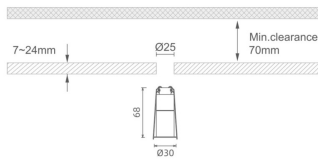

MINI 4

Lavov downlight from the family MINI with a power of 3W, CRI 90 and CCT 3000K, 15 degrees beam angle. With a total lumen output of 134lm, and a luminous efficacy of 44.666666666667lm/W. Made in Die Cast Aluminum and finished in White color. ON/OFF driver.

Item code	86.D070.2311.01
Product type	Indoor
Category	Downlights
Family	MINI
Subfamily	MINI 4
Pictograms	

Dimensions

Product dimensions (mm) Ø30*H68

Scheme

Product

Real power (W)	3
Real luminous flux (Lm)	134
Luminous efficiency (Lm/W)	44.666666666667
Beam angle (°)	15
Life time (h)	50000 h L80B10
IP	20
Electrical class insulation	Clas III
Colour	White
U. G. R	<19
Control gear included	Yes
Control gear	ON/OFF
Flicker Free	Yes
Light source	LED
Type of LED	SMD
Colour temperature (K)	3000
Colour consistency (SDCM)	SDCM<3
CRI	90