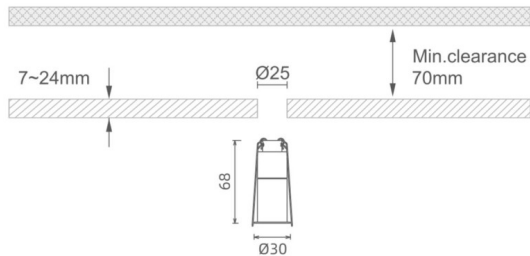

MINI 4

Lavov downlight from the family MINI with a power of 3W, CRI 90 and CCT 3000K, 15 degrees beam angle. With a total lumen output of 134lm, and a luminous efficacy of 44.666666666667lm/W. Made in Die Cast Aluminum and finished in Black color. ON/OFF driver.

Dimensions

Product dimensions (mm) **Ø30*H68**

Scheme

Item code	86.D070.2311.02
Product type	Indoor
Category	Downlights
Family	MINI
Subfamily	MINI 4

Pictograms

Product	
Real power (W)	3
Real luminous flux (Lm)	134
Luminous efficiency (Lm/W)	44.666666666667
Beam angle (&ordm;)	15
Life time (h)	50000 h L80B10
IP	20
Electrical class insulation	Clas III
Colour	Black
U. G. R	<19
Control gear included	Yes
Control gear	ON/OFF
Flicker Free	Yes
Light source	LED
Type of LED	SMD
Colour temperature (K)	3000
Colour consistency (SDCM)	SDCM<3
CRI	90