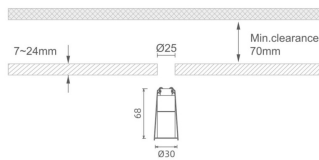

MINI 4

Lavov downlight from the family MINI with a power of 3W, CRI 90 and CCT 3000K, 15 degrees beam angle. With a total lumen output of 134lm, and a luminous efficacy of 44.666666666667lm/W. Made in Die Cast Aluminum and finished in Black color. DALI driver.

Item code	86.D070.2313.02
Product type	Indoor
Category	Downlights
Family	MINI
Subfamily	MINI 4
Pictograms	

Dimensions

Product dimensions (mm) **Ø30*H68**

Scheme

Product

Real power (W)	3
Real luminous flux (Lm)	134
Luminous efficiency (Lm/W)	44.666666666667
Beam angle (°)	15
Life time (h)	50000 h L80B10
IP	20
Electrical class insulation	Clas III
Colour	Black
U. G. R	<19
Control gear included	Yes
Control gear	DALI
Flicker Free	Yes
Light source	LED
Type of LED	SMD
Colour temperature (K)	3000
Colour consistency (SDCM)	SDCM<3
CRI	90