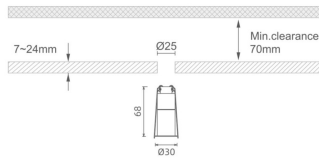

MINI 4

Lavov downlight from the family MINI with a power of 3W, CRI 90 and CCT 3000K, 24 degrees beam angle. With a total lumen output of 159lm, and a luminous efficacy of 53lm/W. Made in Die Cast Aluminum and finished in White color. ON/OFF driver.

Item code	86.D070.2321.01
Product type	Indoor
Category	Downlights
Family	MINI
Subfamily	MINI 4
Pictograms	

Dimensions

Product dimensions (mm) Ø30*H68

Scheme

Product	
Real power (W)	3
Real luminous flux (Lm)	159
Luminous efficiency (Lm/W)	53
Beam angle (°)	24
Life time (h)	50000 h L80B10
IP	20
Electrical class insulation	Clas III
Colour	White
U. G. R	<19
Control gear included	Yes
Control gear	ON/OFF
Flicker Free	Yes
Light source	LED
Type of LED	SMD
Colour temperature (K)	3000
Colour consistency (SDCM)	SDCM<3
CRI	90