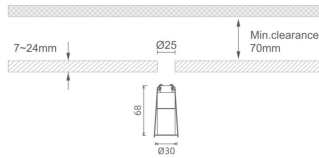

MINI 4

Lavov downlight from the family MINI with a power of 3W, CRI 90 and CCT 3000K, 24 degrees beam angle. With a total lumen output of 159lm, and a luminous efficacy of 53lm/W. Made in Die Cast Aluminum and finished in White color. ON/OFF driver.

Item code	86.D070.2321.01
Product type	Indoor
Category	Downlights
Family	MINI
Subfamily	MINI 4
Pictograms	

Dimensions

Product dimensions (mm) **Ø30*H68**

Scheme

Product

Real power (W)	3
Real luminous flux (Lm)	159
Luminous efficiency (Lm/W)	53
Beam angle (°)	24
Life time (h)	50000 h L80B10
IP	20
Electrical class insulation	Clas III
Colour	White
U. G. R	<19
Control gear included	Yes
Control gear	ON/OFF
Flicker Free	Yes
Light source	LED
Type of LED	SMD
Colour temperature (K)	3000
Colour consistency (SDCM)	SDCM<3
CRI	90