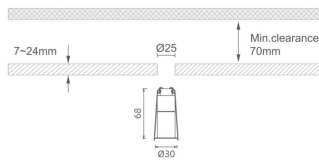

MINI 4

Lavov downlight from the family MINI with a power of 3W, CRI 90 and CCT 3000K, 24 degrees beam angle. With a total lumen output of 159lm, and a luminous efficacy of 53lm/W. Made in Die Cast Aluminum and finished in Black color. ON/OFF driver.

Item code	86.D070.2321.02
Product type	Indoor
Category	Downlights
Family	MINI
Subfamily	MINI 4
Pictograms	

IP
20

Dimensions

Product dimensions (mm) Ø30*H68

Scheme

Product	
Real power (W)	3
Real luminous flux (Lm)	159
Luminous efficiency (Lm/W)	53
Beam angle (°)	24
Life time (h)	50000 h L80B10
IP	20
Electrical class insulation	Clas III
Colour	Black
U. G. R	<19
Control gear included	Yes
Control gear	ON/OFF
Flicker Free	Yes
Light source	LED
Type of LED	SMD
Colour temperature (K)	3000
Colour consistency (SDCM)	SDCM<3
CRI	90