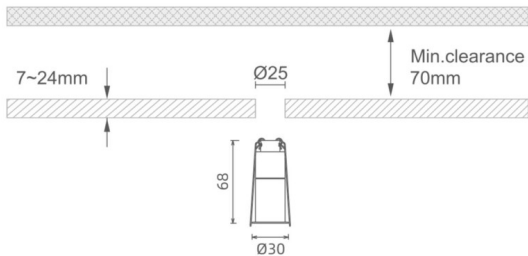

MINI 4

Lavov downlight from the family MINI with a power of 3W, CRI 90 and CCT 3000K, 24 degrees beam angle. With a total lumen output of 159lm, and a luminous efficacy of 53lm/W. Made in Die Cast Aluminum and finished in Black color. ON/OFF driver.

Item code	86.D070.2321.02
Product type	Indoor
Category	Downlights
Family	MINI
Subfamily	MINI 4
Pictograms	

Dimensions

Product dimensions (mm) **Ø30*H68**

Scheme

Product	
Real power (W)	3
Real luminous flux (Lm)	159
Luminous efficiency (Lm/W)	53
Beam angle (º)	24
Life time (h)	50000 h L80B10
IP	20
Electrical class insulation	Clas III
Colour	Black
U. G. R	<19
Control gear included	Yes
Control gear	ON/OFF
Flicker Free	Yes
Light source	LED
Type of LED	SMD
Colour temperature (K)	3000
Colour consistency (SDCM)	SDCM<3
CRI	90