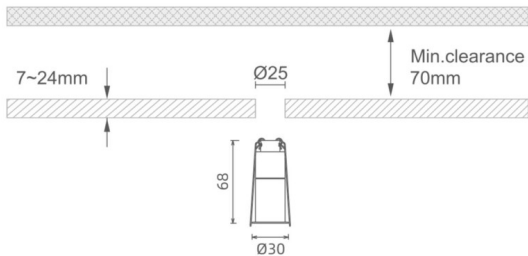

MINI 4

Lavov downlight from the family MINI with a power of 3W, CRI 90 and CCT 3000K, 24 degrees beam angle. With a total lumen output of 159lm, and a luminous efficacy of 53lm/W. Made in Die Cast Aluminum and finished in Black color. ON/OFF driver.

Item code	86.D070.2321.02
Product type	Indoor
Category	Downlights
Family	MINI
Subfamily	MINI 4
Pictograms	     

Dimensions

Product dimensions (mm) **Ø30*H68**

Scheme

Product	
Real power (W)	3
Real luminous flux (Lm)	159
Luminous efficiency (Lm/W)	53
Beam angle (°)	24
Life time (h)	50000 h L80B10
IP	20
Electrical class insulation	Clas III
Colour	Black
U. G. R	19
Control gear included	Yes
Control gear	ON/OFF
Flicker Free	Yes
Light source	LED
Type of LED	SMD
Colour temperature (K)	3000
Colour consistency (SDCM)	SDCM3
CRI	90