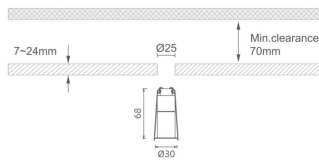

MINI 4

Lavov downlight from the family MINI with a power of 3W, CRI 90 and CCT 3000K, 24 degrees beam angle. With a total lumen output of 159lm, and a luminous efficacy of 53lm/W. Made in Die Cast Aluminum and finished in Black color. ON/OFF driver.

| | |
|--------------|---|
| Item code | 86.D070.2321.02 |
| Product type | Indoor |
| Category | Downlights |
| Family | MINI |
| Subfamily | MINI 4 |
| Pictograms |  |

IP
20

Dimensions

Product dimensions (mm) Ø30*H68

Scheme

| | |
|-----------------------------|----------------|
| Product | |
| Real power (W) | 3 |
| Real luminous flux (Lm) | 159 |
| Luminous efficiency (Lm/W) | 53 |
| Beam angle (°) | 24 |
| Life time (h) | 50000 h L80B10 |
| IP | 20 |
| Electrical class insulation | Clas III |
| Colour | Black |
| U. G. R | <19 |
| Control gear included | Yes |
| Control gear | ON/OFF |
| Flicker Free | Yes |
| Light source | LED |
| Type of LED | SMD |
| Colour temperature (K) | 3000 |
| Colour consistency (SDCM) | SDCM<3 |
| CRI | 90 |