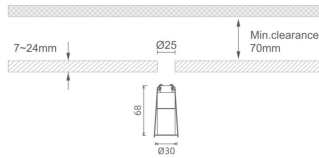

MINI 4

Lavov downlight from the family MINI with a power of 3W, CRI 90 and CCT 3000K, 24 degrees beam angle. With a total lumen output of 159lm, and a luminous efficacy of 53lm/W. Made in Die Cast Aluminum and finished in Black color. ON/OFF driver.

Item code	86.D070.2321.02
Product type	Indoor
Category	Downlights
Family	MINI
Subfamily	MINI 4
Pictograms	

Dimensions

Product dimensions (mm) Ø30*H68

Scheme

Product	
Real power (W)	3
Real luminous flux (Lm)	159
Luminous efficiency (Lm/W)	53
Beam angle (°)	24
Life time (h)	50000 h L80B10
IP	20
Electrical class insulation	Clas III
Colour	Black
U. G. R	<19
Control gear included	Yes
Control gear	ON/OFF
Flicker Free	Yes
Light source	LED
Type of LED	SMD
Colour temperature (K)	3000
Colour consistency (SDCM)	SDCM<3
CRI	90