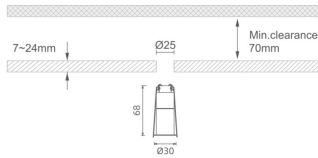

#### MINI 4

Lavov downlight from the family MINI with a power of 3W, CRI 90 and CCT 3000K, 24 degrees beam angle. With a total lumen output of 159lm, and a luminous efficacy of 53lm/W. Made in Die Cast Aluminum and finished in White color. DALI driver.

#### Dimensions

Product dimensions (mm) **Ø30\*H68**

#### Scheme

Product	
Real power (W)	3
Real luminous flux (Lm)	159
Luminous efficiency (Lm/W)	53
Beam angle (°)	24
Life time (h)	50000 h L80B10
IP	20
Electrical class insulation	Clas III
Colour	White
U. G. R	<19
Control gear included	Yes
Control gear	DALI
Flicker Free	Yes
Light source	LED
Type of LED	SMD
Colour temperature (K)	3000
Colour consistency (SDCM)	SDCM<3
CRI	90