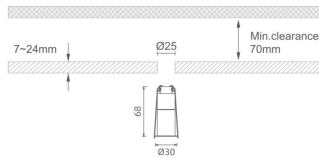

MINI 4

Lavov downlight from the family MINI with a power of 3W, CRI 90 and CCT 3000K, 24 degrees beam angle. With a total lumen output of 159lm, and a luminous efficacy of 53lm/W. Made in Die Cast Aluminum and finished in White color. DALI driver.

Item code	86.D070.2323.01
Product type	Indoor
Category	Downlights
Family	MINI
Subfamily	MINI 4
Pictograms	

Dimensions

Product dimensions (mm) **Ø30*H68**

Scheme

Product	
Real power (W)	3
Real luminous flux (Lm)	159
Luminous efficiency (Lm/W)	53
Beam angle (°)	24
Life time (h)	50000 h L80B10
IP	20
Electrical class insulation	Clas III
Colour	White
U. G. R	<19
Control gear included	Yes
Control gear	DALI
Flicker Free	Yes
Light source	LED
Type of LED	SMD
Colour temperature (K)	3000
Colour consistency (SDCM)	SDCM<3
CRI	90