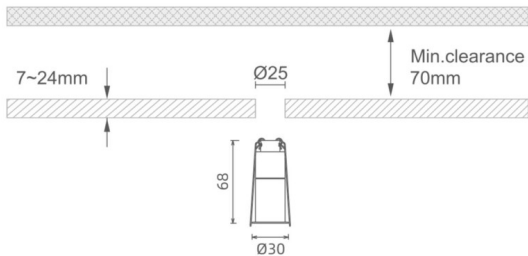

MINI 4

Lavov downlight from the family MINI with a power of 3W, CRI 90 and CCT 3000K, 24 degrees beam angle. With a total lumen output of 159lm, and a luminous efficacy of 53lm/W. Made in Die Cast Aluminum and finished in White color. DALI driver.

Item code	86.D070.2323.01
Product type	Indoor
Category	Downlights
Family	MINI
Subfamily	MINI 4
Pictograms	

Dimensions

Product dimensions (mm) **Ø30*H68**

Scheme

Product	
Real power (W)	3
Real luminous flux (Lm)	159
Luminous efficiency (Lm/W)	53
Beam angle (°)	24
Life time (h)	50000 h L80B10
IP	20
Electrical class insulation	Clas III
Colour	White
U. G. R	19
Control gear included	Yes
Control gear	DALI
Flicker Free	Yes
Light source	LED
Type of LED	SMD
Colour temperature (K)	3000
Colour consistency (SDCM)	SDCM3
CRI	90