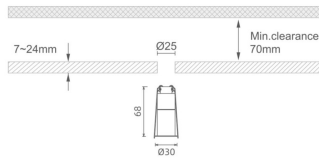

MINI 4

Lavov downlight from the family MINI with a power of 3W, CRI 90 and CCT 3000K, 24 degrees beam angle. With a total lumen output of 159lm, and a luminous efficacy of 53lm/W. Made in Die Cast Aluminum and finished in White color. DALI driver.

Item code	86.D070.2323.01
Product type	Indoor
Category	Downlights
Family	MINI
Subfamily	MINI 4
Pictograms	

Dimensions

Product dimensions (mm) Ø30*H68

Scheme

Product	
Real power (W)	3
Real luminous flux (Lm)	159
Luminous efficiency (Lm/W)	53
Beam angle (°)	24
Life time (h)	50000 h L80B10
IP	20
Electrical class insulation	Clas III
Colour	White
U. G. R	<19
Control gear included	Yes
Control gear	DALI
Flicker Free	Yes
Light source	LED
Type of LED	SMD
Colour temperature (K)	3000
Colour consistency (SDCM)	SDCM<3
CRI	90