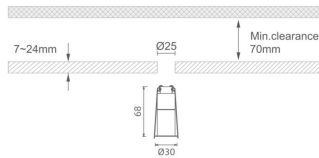

#### MINI 4

Lavov downlight from the family MINI with a power of 3W, CRI 90 and CCT 3000K, 24 degrees beam angle. With a total lumen output of 159lm, and a luminous efficacy of 53lm/W. Made in Die Cast Aluminum and finished in Black color. DALI driver.

#### Dimensions

Product dimensions (mm) Ø30\*H68

#### Scheme

Product	
Real power (W)	3
Real luminous flux (Lm)	159
Luminous efficiency (Lm/W)	53
Beam angle (°)	24
Life time (h)	50000 h L80B10
IP	20
Electrical class insulation	Clas III
Colour	Black
U. G. R	<19
Control gear included	Yes
Control gear	DALI
Flicker Free	Yes
Light source	LED
Type of LED	SMD
Colour temperature (K)	3000
Colour consistency (SDCM)	SDCM<3
CRI	90