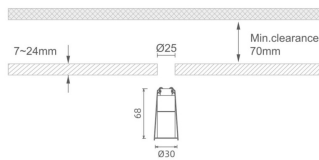

MINI 4

Lavov downlight from the family MINI with a power of 3W, CRI 90 and CCT 3000K, 24 degrees beam angle. With a total lumen output of 159lm, and a luminous efficacy of 53lm/W. Made in Die Cast Aluminum and finished in Black color. DALI driver.

Item code	86.D070.2323.02
Product type	Indoor
Category	Downlights
Family	MINI
Subfamily	MINI 4
Pictograms	

Dimensions

Product dimensions (mm) Ø30*H68

Scheme

Product	
Real power (W)	3
Real luminous flux (Lm)	159
Luminous efficiency (Lm/W)	53
Beam angle (°)	24
Life time (h)	50000 h L80B10
IP	20
Electrical class insulation	Clas III
Colour	Black
U. G. R	<19
Control gear included	Yes
Control gear	DALI
Flicker Free	Yes
Light source	LED
Type of LED	SMD
Colour temperature (K)	3000
Colour consistency (SDCM)	SDCM<3
CRI	90