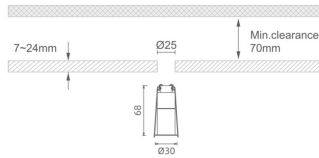

MINI 4

Lavov downlight from the family MINI with a power of 3W, CRI 90 and CCT 3000K, 24 degrees beam angle. With a total lumen output of 159lm, and a luminous efficacy of 53lm/W. Made in Die Cast Aluminum and finished in Black color. DALI driver.

Item code	86.D070.2323.02
Product type	Indoor
Category	Downlights
Family	MINI
Subfamily	MINI 4
Pictograms	

Dimensions

Product dimensions (mm) **Ø30*H68**

Scheme

Product

Real power (W)	3
Real luminous flux (Lm)	159
Luminous efficiency (Lm/W)	53
Beam angle (°)	24
Life time (h)	50000 h L80B10
IP	20
Electrical class insulation	Clas III
Colour	Black
U. G. R	<19
Control gear included	Yes
Control gear	DALI
Flicker Free	Yes
Light source	LED
Type of LED	SMD
Colour temperature (K)	3000
Colour consistency (SDCM)	SDCM<3
CRI	90