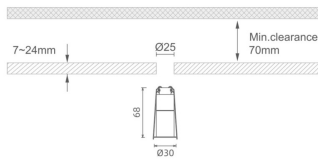

MINI 4

Lavov downlight from the family MINI with a power of 3W, CRI 90 and CCT 2700K, 36 degrees beam angle. With a total lumen output of 140lm, and a luminous efficacy of 46.666666666667lm/W. Made in Die Cast Aluminum and finished in White color. ON/OFF driver.

Item code	86.D070.2331.01
Product type	Indoor
Category	Downlights
Family	MINI
Subfamily	MINI 4
Pictograms	

Dimensions

Product dimensions (mm) Ø30*H68

Scheme

Product

Real power (W)	3
Real luminous flux (Lm)	140
Luminous efficiency (Lm/W)	46.666666666667
Beam angle (°)	36
Life time (h)	50000 h L80B10
IP	20
Electrical class insulation	Clas III
Colour	White
U. G. R	<19
Control gear included	Yes
Control gear	ON/OFF
Flicker Free	Yes
Light source	LED
Type of LED	SMD
Colour temperature (K)	2700
Colour consistency (SDCM)	SDCM<3
CRI	90