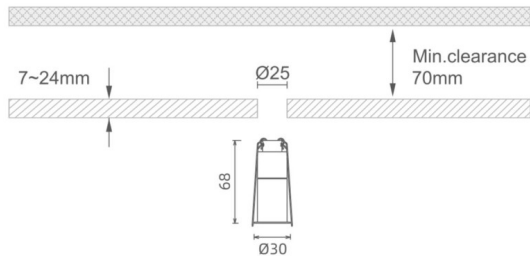

MINI 4

Lavov downlight from the family MINI with a power of 3W, CRI 90 and CCT 2700K, 36 degrees beam angle. With a total lumen output of 140lm, and a luminous efficacy of 46.66666666667lm/W. Made in Die Cast Aluminum and finished in White color. ON/OFF driver.

Item code	86.D070.2331.01
Product type	Indoor
Category	Downlights
Family	MINI
Subfamily	MINI 4
Pictograms	     

Dimensions

Product dimensions (mm) **Ø30*H68**

Scheme

Product	
Real power (W)	3
Real luminous flux (Lm)	140
Luminous efficiency (Lm/W)	46.66666666667
Beam angle (°)	36
Life time (h)	50000 h L80B10
IP	20
Electrical class insulation	Clas III
Colour	White
U. G. R	<19
Control gear included	Yes
Control gear	ON/OFF
Flicker Free	Yes
Light source	LED
Type of LED	SMD
Colour temperature (K)	2700
Colour consistency (SDCM)	SDCM<3
CRI	90