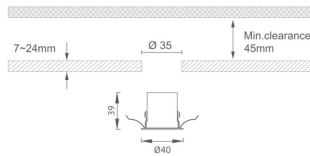

MINI 5

Lavov downlight from the family MINI with a power of 1W, CRI 90 and CCT 2700K, 15 degrees beam angle. With a total lumen output of 72lm, and a luminous efficacy of 72lm/W. Made in Die Cast Aluminum and finished in White color. ON/OFF driver.

Item code	86.D071.1211.01
Product type	Indoor
Category	Downlights
Family	MINI
Subfamily	MINI 5
Pictograms	     

Dimensions

Product dimensions (mm) **Ø40*H39**

Scheme

Product	
Real power (W)	1
Real luminous flux (Lm)	72
Luminous efficiency (Lm/W)	72
Beam angle (°)	15
Life time (h)	50000 h L80B10
IP	20
Electrical class insulation	Clas III
Colour	White
U. G. R	<19
Control gear included	Yes
Control gear	ON/OFF
Flicker Free	Yes
Light source	LED
Type of LED	SMD
Colour temperature (K)	2700
Colour consistency (SDCM)	SDCM<3
CRI	90