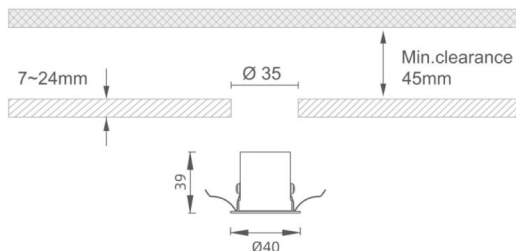

MINI 5

Lavov downlight from the family MINI with a power of 1W, CRI 90 and CCT 2700K, 15 degrees beam angle. With a total lumen output of 72lm, and a luminous efficacy of 72lm/W. Made in Die Cast Aluminum and finished in White color. ON/OFF driver.

Item code	86.D071.1211.01
Product type	Indoor
Category	Downlights
Family	MINI
Subfamily	MINI 5
Pictograms	

Dimensions

Product dimensions (mm) **Ø40*H39**

Scheme

Product	
Real power (W)	1
Real luminous flux (Lm)	72
Luminous efficiency (Lm/W)	72
Beam angle (º)	15
Life time (h)	50000 h L80B10
IP	20
Electrical class insulation	Clas III
Colour	White
U. G. R	<19
Control gear included	Yes
Control gear	ON/OFF
Flicker Free	Yes
Light source	LED
Type of LED	SMD
Colour temperature (K)	2700
Colour consistency (SDCM)	SDCM<3
CRI	90