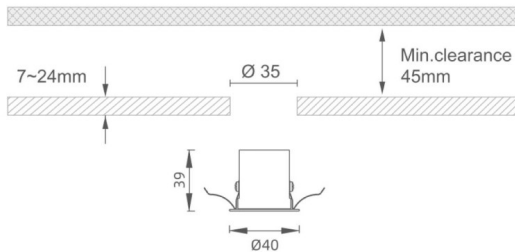

Scheme

Item code	86.D071.1211.01
Product type	Indoor
Category	Downlights
Family	MINI
Subfamily	MINI 5
Pictograms	

Product

Real power (W)	1
Real luminous flux (Lm)	72
Luminous efficiency (Lm/W)	72
Beam angle (°)	15
Life time (h)	50000 h L80B10
IP	20
Electrical class insulation	Clas III
Colour	White
U. G. R	19
Control gear included	Yes
Control gear	ON/OFF
Flicker Free	Yes
Light source	LED
Type of LED	SMD
Colour temperature (K)	2700
Colour consistency (SDCM)	SDCM3
CRI	90