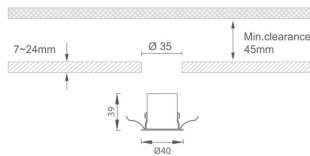

MINI 5

Lavov downlight from the family MINI with a power of 1W, CRI 90 and CCT 2700K, 15 degrees beam angle. With a total lumen output of 72lm, and a luminous efficacy of 72lm/W. Made in Die Cast Aluminum and finished in White color. ON/OFF driver.

Item code	86.D071.1211.01
Product type	Indoor
Category	Downlights
Family	MINI
Subfamily	MINI 5
Pictograms	

Dimensions

Product dimensions (mm) **Ø40*H39**

Scheme

Product	
Real power (W)	1
Real luminous flux (Lm)	72
Luminous efficiency (Lm/W)	72
Beam angle (°)	15
Life time (h)	50000 h L80B10
IP	20
Electrical class insulation	Clas III
Colour	White
U. G. R	<19
Control gear included	Yes
Control gear	ON/OFF
Flicker Free	Yes
Light source	LED
Type of LED	SMD
Colour temperature (K)	2700
Colour consistency (SDCM)	SDCM<3
CRI	90