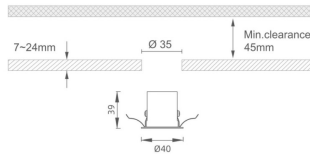

MINI 5

Lavov downlight from the family MINI with a power of 1W, CRI 90 and CCT 2700K, 15 degrees beam angle. With a total lumen output of 72lm, and a luminous efficacy of 72lm/W. Made in Die Cast Aluminum and finished in Black color. ON/OFF driver.

Item code	86.D071.1211.02
Product type	Indoor
Category	Downlights
Family	MINI
Subfamily	MINI 5
Pictograms	

Dimensions

Product dimensions (mm) Ø40*H39

Scheme

Product	
Real power (W)	1
Real luminous flux (Lm)	72
Luminous efficiency (Lm/W)	72
Beam angle (°)	15
Life time (h)	50000 h L80B10
IP	20
Electrical class insulation	Clas III
Colour	Black
U. G. R	<19
Control gear included	Yes
Control gear	ON/OFF
Flicker Free	Yes
Light source	LED
Type of LED	SMD
Colour temperature (K)	2700
Colour consistency (SDCM)	SDCM<3
CRI	90