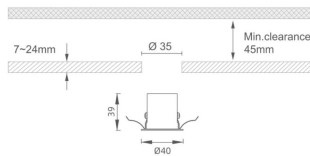

### MINI 5

Lavov downlight from the family MINI with a power of 1W, CRI 90 and CCT 2700K, 15 degrees beam angle. With a total lumen output of 72lm, and a luminous efficacy of 72lm/W. Made in Die Cast Aluminum and finished in Black color. ON/OFF driver.

### Dimensions

Product dimensions (mm) Ø40\*H39

### Scheme

Product	
Real power (W)	1
Real luminous flux (Lm)	72
Luminous efficiency (Lm/W)	72
Beam angle (°)	15
Life time (h)	50000 h L80B10
IP	20
Electrical class insulation	Clas III
Colour	Black
U. G. R	<19
Control gear included	Yes
Control gear	ON/OFF
Flicker Free	Yes
Light source	LED
Type of LED	SMD
Colour temperature (K)	2700
Colour consistency (SDCM)	SDCM<3
CRI	90