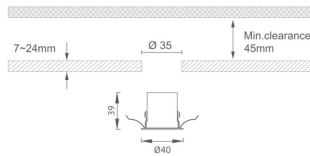

MINI 5

Lavov downlight from the family MINI with a power of 1W, CRI 90 and CCT 2700K, 15 degrees beam angle. With a total lumen output of 72lm, and a luminous efficacy of 72lm/W. Made in Die Cast Aluminum and finished in Black color. ON/OFF driver.

Item code	86.D071.1211.02
Product type	Indoor
Category	Downlights
Family	MINI
Subfamily	MINI 5
Pictograms	     

Dimensions

Product dimensions (mm) **Ø40*H39**

Scheme

Product

Real power (W)	1
Real luminous flux (Lm)	72
Luminous efficiency (Lm/W)	72
Beam angle (°)	15
Life time (h)	50000 h L80B10
IP	20
Electrical class insulation	Clas III
Colour	Black
U. G. R	<19
Control gear included	Yes
Control gear	ON/OFF
Flicker Free	Yes
Light source	LED
Type of LED	SMD
Colour temperature (K)	2700
Colour consistency (SDCM)	SDCM<3
CRI	90