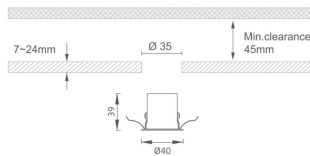

MINI 5

Lavov downlight from the family MINI with a power of 1W, CRI 90 and CCT 2700K, 15 degrees beam angle. With a total lumen output of 72lm, and a luminous efficacy of 72lm/W. Made in Die Cast Aluminum and finished in White color. DALI driver.

Item code	86.D071.1213.01
Product type	Indoor
Category	Downlights
Family	MINI
Subfamily	MINI 5
Pictograms	

Dimensions

Product dimensions (mm) **Ø40*H39**

Scheme

Product	
Real power (W)	1
Real luminous flux (Lm)	72
Luminous efficiency (Lm/W)	72
Beam angle (°)	15
Life time (h)	50000 h L80B10
IP	20
Electrical class insulation	Clas III
Colour	White
U. G. R	<19
Control gear included	Yes
Control gear	DALI
Flicker Free	Yes
Light source	LED
Type of LED	SMD
Colour temperature (K)	2700
Colour consistency (SDCM)	SDCM<3
CRI	90