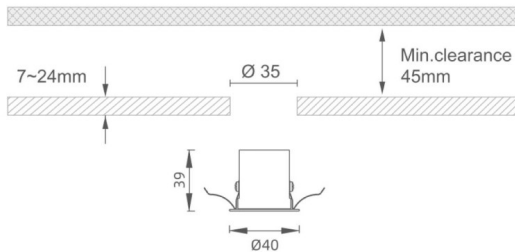

Scheme

Item code	86.D071.1213.01
Product type	Indoor
Category	Downlights
Family	MINI
Subfamily	MINI 5
Pictograms	

Product

Real power (W)	1
Real luminous flux (Lm)	72
Luminous efficiency (Lm/W)	72
Beam angle (°)	15
Life time (h)	50000 h L80B10
IP	20
Electrical class insulation	Clas III
Colour	White
U. G. R	19
Control gear included	Yes
Control gear	DALI
Flicker Free	Yes
Light source	LED
Type of LED	SMD
Colour temperature (K)	2700
Colour consistency (SDCM)	SDCM3
CRI	90