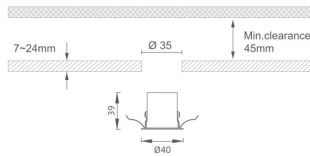

MINI 5

Lavov downlight from the family MINI with a power of 1W, CRI 90 and CCT 2700K, 15 degrees beam angle. With a total lumen output of 72lm, and a luminous efficacy of 72lm/W. Made in Die Cast Aluminum and finished in White color. DALI driver.

| | |
|--------------|---|
| Item code | 86.D071.1213.01 |
| Product type | Indoor |
| Category | Downlights |
| Family | MINI |
| Subfamily | MINI 5 |
| Pictograms |  |

Dimensions

Product dimensions (mm) **Ø40*H39**

Scheme

| | |
|-----------------------------|----------------|
| Product | |
| Real power (W) | 1 |
| Real luminous flux (Lm) | 72 |
| Luminous efficiency (Lm/W) | 72 |
| Beam angle (°) | 15 |
| Life time (h) | 50000 h L80B10 |
| IP | 20 |
| Electrical class insulation | Clas III |
| Colour | White |
| U. G. R | <19 |
| Control gear included | Yes |
| Control gear | DALI |
| Flicker Free | Yes |
| Light source | LED |
| Type of LED | SMD |
| Colour temperature (K) | 2700 |
| Colour consistency (SDCM) | SDCM<3 |
| CRI | 90 |