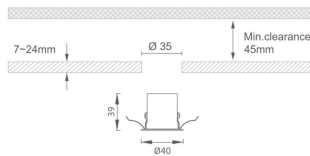

MINI 5

Lavov downlight from the family MINI with a power of 1W, CRI 90 and CCT 2700K, 15 degrees beam angle. With a total lumen output of 72lm, and a luminous efficacy of 72lm/W. Made in Die Cast Aluminum and finished in White color. DALI driver.

Item code	86.D071.1213.01
Product type	Indoor
Category	Downlights
Family	MINI
Subfamily	MINI 5
Pictograms	

Dimensions

Product dimensions (mm) **Ø40*H39**

Scheme

Product

Real power (W)	1
Real luminous flux (Lm)	72
Luminous efficiency (Lm/W)	72
Beam angle (°)	15
Life time (h)	50000 h L80B10
IP	20
Electrical class insulation	Clas III
Colour	White
U. G. R	<19
Control gear included	Yes
Control gear	DALI
Flicker Free	Yes
Light source	LED
Type of LED	SMD
Colour temperature (K)	2700
Colour consistency (SDCM)	SDCM<3
CRI	90