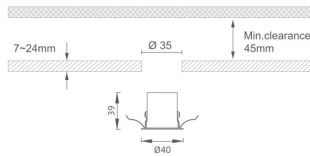

MINI 5

Lavov downlight from the family MINI with a power of 1W, CRI 90 and CCT 2700K, 15 degrees beam angle. With a total lumen output of 72lm, and a luminous efficacy of 72lm/W. Made in Die Cast Aluminum and finished in Black color. DALI driver.

Item code	86.D071.1213.02
Product type	Indoor
Category	Downlights
Family	MINI
Subfamily	MINI 5
Pictograms	

Dimensions

Product dimensions (mm) **Ø40*H39**

Scheme

Product	
Real power (W)	1
Real luminous flux (Lm)	72
Luminous efficiency (Lm/W)	72
Beam angle (°)	15
Life time (h)	50000 h L80B10
IP	20
Electrical class insulation	Clas III
Colour	Black
U. G. R	<19
Control gear included	Yes
Control gear	DALI
Flicker Free	Yes
Light source	LED
Type of LED	SMD
Colour temperature (K)	2700
Colour consistency (SDCM)	SDCM<3
CRI	90