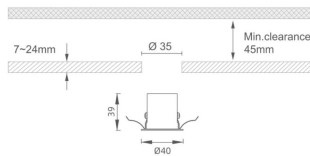

### MINI 5

Lavov downlight from the family MINI with a power of 1W, CRI 90 and CCT 2700K, 15 degrees beam angle. With a total lumen output of 72lm, and a luminous efficacy of 72lm/W. Made in Die Cast Aluminum and finished in Black color. DALI driver.

### Dimensions

**Product dimensions (mm)**    **Ø40\*H39**

### Scheme

|                                    |                       |
|------------------------------------|-----------------------|
| <b>Product</b>                     |                       |
| <b>Real power (W)</b>              | <b>1</b>              |
| <b>Real luminous flux (Lm)</b>     | <b>72</b>             |
| <b>Luminous efficiency (Lm/W)</b>  | <b>72</b>             |
| <b>Beam angle (°)</b>              | <b>15</b>             |
| <b>Life time (h)</b>               | <b>50000 h L80B10</b> |
| <b>IP</b>                          | <b>20</b>             |
| <b>Electrical class insulation</b> | <b>Clas III</b>       |
| <b>Colour</b>                      | <b>Black</b>          |
| <b>U. G. R</b>                     | <b>&lt;19</b>         |
| <b>Control gear included</b>       | <b>Yes</b>            |
| <b>Control gear</b>                | <b>DALI</b>           |
| <b>Flicker Free</b>                | <b>Yes</b>            |
| <b>Light source</b>                | <b>LED</b>            |
| <b>Type of LED</b>                 | <b>SMD</b>            |
| <b>Colour temperature (K)</b>      | <b>2700</b>           |
| <b>Colour consistency (SDCM)</b>   | <b>SDCM&lt;3</b>      |
| <b>CRI</b>                         | <b>90</b>             |