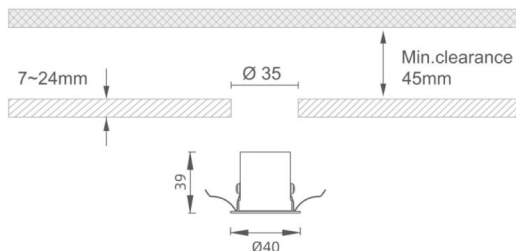

MINI 5

Lavov downlight from the family MINI with a power of 1W, CRI 90 and CCT 2700K, 15 degrees beam angle. With a total lumen output of 72lm, and a luminous efficacy of 72lm/W. Made in Die Cast Aluminum and finished in Black color. DALI driver.

Item code	86.D071.1213.02
Product type	Indoor
Category	Downlights
Family	MINI
Subfamily	MINI 5
Pictograms	

Dimensions

Product dimensions (mm) **Ø40*H39**

Scheme

Product

Real power (W)	1
Real luminous flux (Lm)	72
Luminous efficiency (Lm/W)	72
Beam angle (°)	15
Life time (h)	50000 h L80B10
IP	20
Electrical class insulation	Clas III
Colour	Black
U. G. R	19
Control gear included	Yes
Control gear	DALI
Flicker Free	Yes
Light source	LED
Type of LED	SMD
Colour temperature (K)	2700
Colour consistency (SDCM)	SDCM3
CRI	90