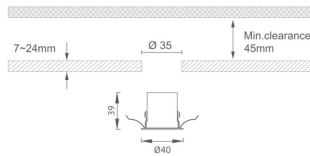

MINI 5

Lavov downlight from the family MINI with a power of 1W, CRI 90 and CCT 2700K, 24 degrees beam angle. With a total lumen output of 69lm, and a luminous efficacy of 69lm/W. Made in Die Cast Aluminum and finished in White color. ON/OFF driver.

Item code	86.D071.1221.01
Product type	Indoor
Category	Downlights
Family	MINI
Subfamily	MINI 5
Pictograms	

Dimensions

Product dimensions (mm) **Ø40*H39**

Scheme

Product	
Real power (W)	1
Real luminous flux (Lm)	69
Luminous efficiency (Lm/W)	69
Beam angle (°)	24
Life time (h)	50000 h L80B10
IP	20
Electrical class insulation	Clas III
Colour	White
U. G. R	<19
Control gear included	Yes
Control gear	ON/OFF
Flicker Free	Yes
Light source	LED
Type of LED	SMD
Colour temperature (K)	2700
Colour consistency (SDCM)	SDCM<3
CRI	90