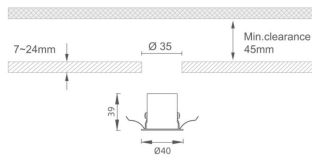

MINI 5

Lavov downlight from the family MINI with a power of 1W, CRI 90 and CCT 2700K, 24 degrees beam angle. With a total lumen output of 69lm, and a luminous efficacy of 69lm/W. Made in Die Cast Aluminum and finished in Black color. ON/OFF driver.

Item code	86.D071.1221.02
Product type	Indoor
Category	Downlights
Family	MINI
Subfamily	MINI 5
Pictograms	

Dimensions

Product dimensions (mm) Ø40*H39

Scheme

Product	
Real power (W)	1
Real luminous flux (Lm)	69
Luminous efficiency (Lm/W)	69
Beam angle (°)	24
Life time (h)	50000 h L80B10
IP	20
Electrical class insulation	Clas III
Colour	Black
U. G. R	<19
Control gear included	Yes
Control gear	ON/OFF
Flicker Free	Yes
Light source	LED
Type of LED	SMD
Colour temperature (K)	2700
Colour consistency (SDCM)	SDCM<3
CRI	90