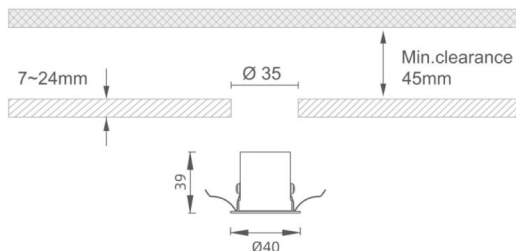

MINI 5

Lavov downlight from the family MINI with a power of 1W, CRI 90 and CCT 2700K, 24 degrees beam angle. With a total lumen output of 69lm, and a luminous efficacy of 69lm/W. Made in Die Cast Aluminum and finished in Black color. ON/OFF driver.

Item code	86.D071.1221.02
Product type	Indoor
Category	Downlights
Family	MINI
Subfamily	MINI 5
Pictograms	     

Dimensions

Product dimensions (mm) **Ø40*H39**

Scheme

Product

Real power (W)	1
Real luminous flux (Lm)	69
Luminous efficiency (Lm/W)	69
Beam angle (°)	24
Life time (h)	50000 h L80B10
IP	20
Electrical class insulation	Clas III
Colour	Black
U. G. R	19
Control gear included	Yes
Control gear	ON/OFF
Flicker Free	Yes
Light source	LED
Type of LED	SMD
Colour temperature (K)	2700
Colour consistency (SDCM)	SDCM3
CRI	90