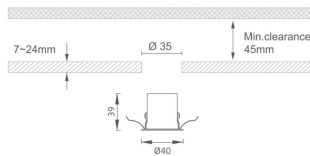

MINI 5

Lavov downlight from the family MINI with a power of 1W, CRI 90 and CCT 2700K, 24 degrees beam angle. With a total lumen output of 69lm, and a luminous efficacy of 69lm/W. Made in Die Cast Aluminum and finished in Black color. ON/OFF driver.

Item code	86.D071.1221.02
Product type	Indoor
Category	Downlights
Family	MINI
Subfamily	MINI 5
Pictograms	

Dimensions

Product dimensions (mm) **Ø40*H39**

Scheme

Product

Real power (W)	1
Real luminous flux (Lm)	69
Luminous efficiency (Lm/W)	69
Beam angle (°)	24
Life time (h)	50000 h L80B10
IP	20
Electrical class insulation	Clas III
Colour	Black
U. G. R	<19
Control gear included	Yes
Control gear	ON/OFF
Flicker Free	Yes
Light source	LED
Type of LED	SMD
Colour temperature (K)	2700
Colour consistency (SDCM)	SDCM<3
CRI	90