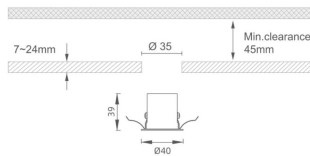

### MINI 5

Lavov downlight from the family MINI with a power of 1W, CRI 90 and CCT 2700K, 24 degrees beam angle. With a total lumen output of 69lm, and a luminous efficacy of 69lm/W. Made in Die Cast Aluminum and finished in Black color. ON/OFF driver.

### Dimensions

Product dimensions (mm) Ø40\*H39

### Scheme

Product	
Real power (W)	1
Real luminous flux (Lm)	69
Luminous efficiency (Lm/W)	69
Beam angle (°)	24
Life time (h)	50000 h L80B10
IP	20
Electrical class insulation	Clas III
Colour	Black
U. G. R	<19
Control gear included	Yes
Control gear	ON/OFF
Flicker Free	Yes
Light source	LED
Type of LED	SMD
Colour temperature (K)	2700
Colour consistency (SDCM)	SDCM<3
CRI	90