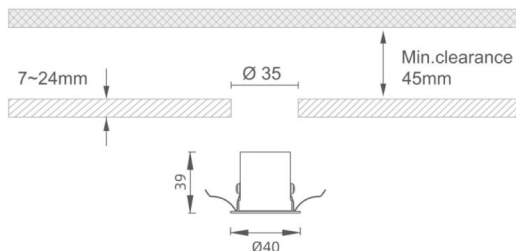

MINI 5

Lavov downlight from the family MINI with a power of 1W, CRI 90 and CCT 2700K, 24 degrees beam angle. With a total lumen output of 69lm, and a luminous efficacy of 69lm/W. Made in Die Cast Aluminum and finished in Black color. ON/OFF driver.

Item code	86.D071.1221.02
Product type	Indoor
Category	Downlights
Family	MINI
Subfamily	MINI 5
Pictograms	

Dimensions

Product dimensions (mm) **Ø40*H39**

Scheme

Product	
Real power (W)	1
Real luminous flux (Lm)	69
Luminous efficiency (Lm/W)	69
Beam angle (º)	24
Life time (h)	50000 h L80B10
IP	20
Electrical class insulation	Clas III
Colour	Black
U. G. R	<19
Control gear included	Yes
Control gear	ON/OFF
Flicker Free	Yes
Light source	LED
Type of LED	SMD
Colour temperature (K)	2700
Colour consistency (SDCM)	SDCM<3
CRI	90