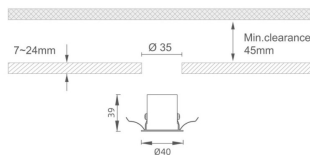

### MINI 5

Lavov downlight from the family MINI with a power of 1W, CRI 90 and CCT 2700K, 24 degrees beam angle. With a total lumen output of 69lm, and a luminous efficacy of 69lm/W. Made in Die Cast Aluminum and finished in Black color. ON/OFF driver.

### Dimensions

**Product dimensions (mm)**    **Ø40\*H39**

### Product

<b>Real power (W)</b>	<b>1</b>
<b>Real luminous flux (Lm)</b>	<b>69</b>
<b>Luminous efficiency (Lm/W)</b>	<b>69</b>
<b>Beam angle (°)</b>	<b>24</b>
<b>Life time (h)</b>	<b>50000 h L80B10</b>
<b>IP</b>	<b>20</b>
<b>Electrical class insulation</b>	<b>Clas III</b>
<b>Colour</b>	<b>Black</b>
<b>U. G. R</b>	<b>&lt;19</b>
<b>Control gear included</b>	<b>Yes</b>
<b>Control gear</b>	<b>ON/OFF</b>
<b>Flicker Free</b>	<b>Yes</b>
<b>Light source</b>	<b>LED</b>
<b>Type of LED</b>	<b>SMD</b>
<b>Colour temperature (K)</b>	<b>2700</b>
<b>Colour consistency (SDCM)</b>	<b>SDCM&lt;3</b>
<b>CRI</b>	<b>90</b>