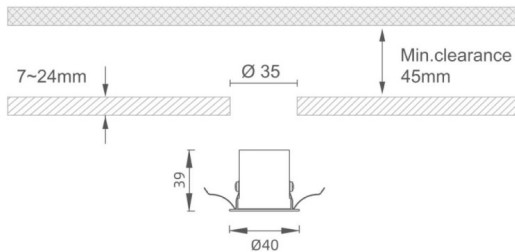

### MINI 5

Lavov downlight from the family MINI with a power of 1W, CRI 90 and CCT 2700K, 24 degrees beam angle. With a total lumen output of 69lm, and a luminous efficacy of 69lm/W. Made in Die Cast Aluminum and finished in White color. DALI driver.

### Dimensions

Product dimensions (mm) **Ø40\*H39**

### Scheme

Product	
Real power (W)	1
Real luminous flux (Lm)	69
Luminous efficiency (Lm/W)	69
Beam angle (°)	24
Life time (h)	50000 h L80B10
IP	20
Electrical class insulation	Clas III
Colour	White
U. G. R	<19
Control gear included	Yes
Control gear	DALI
Flicker Free	Yes
Light source	LED
Type of LED	SMD
Colour temperature (K)	2700
Colour consistency (SDCM)	SDCM<3
CRI	90