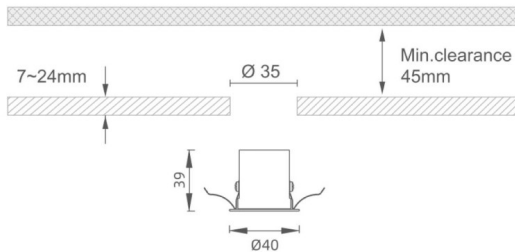

### MINI 5

Lavov downlight from the family MINI with a power of 1W, CRI 90 and CCT 2700K, 24 degrees beam angle. With a total lumen output of 69lm, and a luminous efficacy of 69lm/W. Made in Die Cast Aluminum and finished in White color. DALI driver.

#### Dimensions

Product dimensions (mm) **Ø40\*H39**

#### Product

Real power (W)	1
Real luminous flux (Lm)	69
Luminous efficiency (Lm/W)	69
Beam angle (&ordm;)	24
Life time (h)	50000 h L80B10
IP	20
Electrical class insulation	Clas III
Colour	White
U. G. R	<19
Control gear included	Yes
Control gear	DALI
Flicker Free	Yes
Light source	LED
Type of LED	SMD
Colour temperature (K)	2700
Colour consistency (SDCM)	SDCM<3
CRI	90