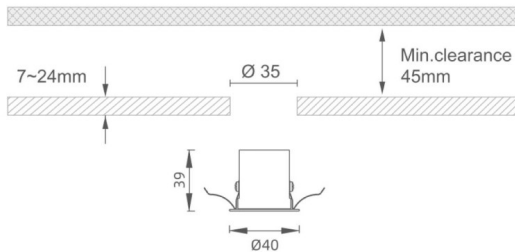

MINI 5

Lavov downlight from the family MINI with a power of 1W, CRI 90 and CCT 2700K, 24 degrees beam angle. With a total lumen output of 69lm, and a luminous efficacy of 69lm/W. Made in Die Cast Aluminum and finished in White color. DALI driver.

Dimensions

Product dimensions (mm) **Ø40*H39**

Scheme

Item code	86.D071.1223.01
Product type	Indoor
Category	Downlights
Family	MINI
Subfamily	MINI 5
Pictograms	     

Product

Real power (W)	1
Real luminous flux (Lm)	69
Luminous efficiency (Lm/W)	69
Beam angle (º)	24
Life time (h)	50000 h L80B10
IP	20
Electrical class insulation	Clas III
Colour	White
U. G. R	<19
Control gear included	Yes
Control gear	DALI
Flicker Free	Yes
Light source	LED
Type of LED	SMD
Colour temperature (K)	2700
Colour consistency (SDCM)	SDCM<3
CRI	90