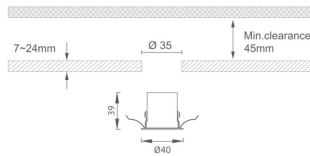

MINI 5

Lavov downlight from the family MINI with a power of 1W, CRI 90 and CCT 2700K, 24 degrees beam angle. With a total lumen output of 69lm, and a luminous efficacy of 69lm/W. Made in Die Cast Aluminum and finished in White color. DALI driver.

Item code	86.D071.1223.01
Product type	Indoor
Category	Downlights
Family	MINI
Subfamily	MINI 5
Pictograms	

Dimensions

Product dimensions (mm) **Ø40*H39**

Scheme

Product	
Real power (W)	1
Real luminous flux (Lm)	69
Luminous efficiency (Lm/W)	69
Beam angle (°)	24
Life time (h)	50000 h L80B10
IP	20
Electrical class insulation	Clas III
Colour	White
U. G. R	<19
Control gear included	Yes
Control gear	DALI
Flicker Free	Yes
Light source	LED
Type of LED	SMD
Colour temperature (K)	2700
Colour consistency (SDCM)	SDCM<3
CRI	90