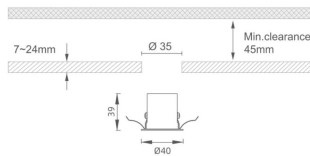

### MINI 5

Lavov downlight from the family MINI with a power of 1W, CRI 90 and CCT 2700K, 24 degrees beam angle. With a total lumen output of 69lm, and a luminous efficacy of 69lm/W. Made in Die Cast Aluminum and finished in White color. DALI driver.

### Dimensions

**Product dimensions (mm)**    **Ø40\*H39**

### Scheme

<b>Product</b>	
<b>Real power (W)</b>	<b>1</b>
<b>Real luminous flux (Lm)</b>	<b>69</b>
<b>Luminous efficiency (Lm/W)</b>	<b>69</b>
<b>Beam angle (°)</b>	<b>24</b>
<b>Life time (h)</b>	<b>50000 h L80B10</b>
<b>IP</b>	<b>20</b>
<b>Electrical class insulation</b>	<b>Clas III</b>
<b>Colour</b>	<b>White</b>
<b>U. G. R</b>	<b>&lt;19</b>
<b>Control gear included</b>	<b>Yes</b>
<b>Control gear</b>	<b>DALI</b>
<b>Flicker Free</b>	<b>Yes</b>
<b>Light source</b>	<b>LED</b>
<b>Type of LED</b>	<b>SMD</b>
<b>Colour temperature (K)</b>	<b>2700</b>
<b>Colour consistency (SDCM)</b>	<b>SDCM&lt;3</b>
<b>CRI</b>	<b>90</b>