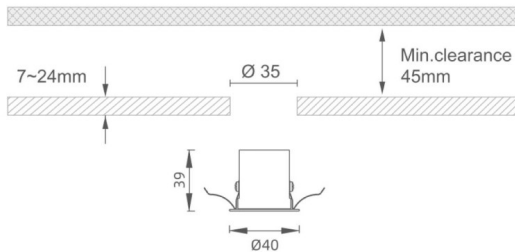

MINI 5

Lavov downlight from the family MINI with a power of 1W, CRI 90 and CCT 2700K, 24 degrees beam angle. With a total lumen output of 69lm, and a luminous efficacy of 69lm/W. Made in Die Cast Aluminum and finished in Black color. DALI driver.

Dimensions

Product dimensions (mm) **Ø40*H39**

Scheme

Item code	86.D071.1223.02
Product type	Indoor
Category	Downlights
Family	MINI
Subfamily	MINI 5
Pictograms	

Product

Real power (W)	1
Real luminous flux (Lm)	69
Luminous efficiency (Lm/W)	69
Beam angle (°)	24
Life time (h)	50000 h L80B10
IP	20
Electrical class insulation	Clas III
Colour	Black
U. G. R	19
Control gear included	Yes
Control gear	DALI
Flicker Free	Yes
Light source	LED
Type of LED	SMD
Colour temperature (K)	2700
Colour consistency (SDCM)	SDCM3
CRI	90