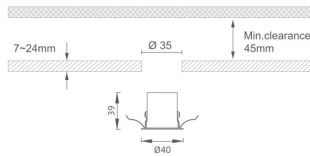

MINI 5

Lavov downlight from the family MINI with a power of 1W, CRI 90 and CCT 2700K, 24 degrees beam angle. With a total lumen output of 69lm, and a luminous efficacy of 69lm/W. Made in Die Cast Aluminum and finished in Black color. DALI driver.

Item code	86.D071.1223.02
Product type	Indoor
Category	Downlights
Family	MINI
Subfamily	MINI 5
Pictograms	

Dimensions

Product dimensions (mm) **Ø40*H39**

Scheme

Product

Real power (W)	1
Real luminous flux (Lm)	69
Luminous efficiency (Lm/W)	69
Beam angle (°)	24
Life time (h)	50000 h L80B10
IP	20
Electrical class insulation	Clas III
Colour	Black
U. G. R	<19
Control gear included	Yes
Control gear	DALI
Flicker Free	Yes
Light source	LED
Type of LED	SMD
Colour temperature (K)	2700
Colour consistency (SDCM)	SDCM<3
CRI	90