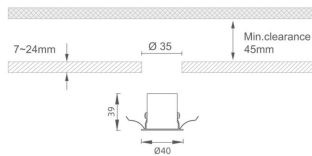

MINI 5

Lavov downlight from the family MINI with a power of 1W, CRI 90 and CCT 2700K, 24 degrees beam angle. With a total lumen output of 69lm, and a luminous efficacy of 69lm/W. Made in Die Cast Aluminum and finished in Black color. DALI driver.

Item code	86.D071.1223.02
Product type	Indoor
Category	Downlights
Family	MINI
Subfamily	MINI 5
Pictograms	

Dimensions

Product dimensions (mm) **Ø40*H39**

Scheme

Product	
Real power (W)	1
Real luminous flux (Lm)	69
Luminous efficiency (Lm/W)	69
Beam angle (°)	24
Life time (h)	50000 h L80B10
IP	20
Electrical class insulation	Clas III
Colour	Black
U. G. R	<19
Control gear included	Yes
Control gear	DALI
Flicker Free	Yes
Light source	LED
Type of LED	SMD
Colour temperature (K)	2700
Colour consistency (SDCM)	SDCM<3
CRI	90