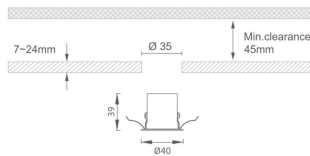

MINI 5

Lavov downlight from the family MINI with a power of 1W, CRI 90 and CCT 2700K, 24 degrees beam angle. With a total lumen output of 69lm, and a luminous efficacy of 69lm/W. Made in Die Cast Aluminum and finished in Black color. DALI driver.

Item code	86.D071.1223.02
Product type	Indoor
Category	Downlights
Family	MINI
Subfamily	MINI 5
Pictograms	

Dimensions

Product dimensions (mm) **Ø40*H39**

Scheme

Product	
Real power (W)	1
Real luminous flux (Lm)	69
Luminous efficiency (Lm/W)	69
Beam angle (°)	24
Life time (h)	50000 h L80B10
IP	20
Electrical class insulation	Clas III
Colour	Black
U. G. R	<19
Control gear included	Yes
Control gear	DALI
Flicker Free	Yes
Light source	LED
Type of LED	SMD
Colour temperature (K)	2700
Colour consistency (SDCM)	SDCM<3
CRI	90