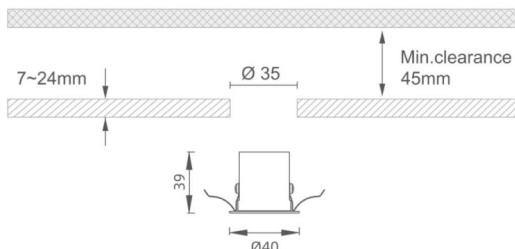

MINI 5

Lavov downlight from the family MINI with a power of 1W, CRI 90 and CCT 2700K, 36 degrees beam angle. With a total lumen output of 70lm, and a luminous efficacy of 70lm/W. Made in Die Cast Aluminum and finished in White color. ON/OFF driver.

Item code	86.D071.1231.01
Product type	Indoor
Category	Downlights
Family	MINI
Subfamily	MINI 5
Pictograms	

Dimensions

Product dimensions (mm) **Ø40*H39**

Scheme

Product	
Real power (W)	1
Real luminous flux (Lm)	70
Luminous efficiency (Lm/W)	70
Beam angle (°)	36
Life time (h)	50000 h L80B10
IP	20
Electrical class insulation	Clas III
Colour	White
U. G. R	19
Control gear included	Yes
Control gear	ON/OFF
Flicker Free	Yes
Light source	LED
Type of LED	SMD
Colour temperature (K)	2700
Colour consistency (SDCM)	SDCM3
CRI	90