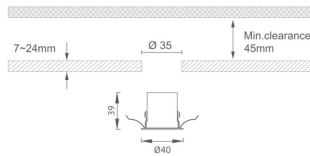

MINI 5

Lavov downlight from the family MINI with a power of 1W, CRI 90 and CCT 2700K, 36 degrees beam angle. With a total lumen output of 70lm, and a luminous efficacy of 70lm/W. Made in Die Cast Aluminum and finished in White color. ON/OFF driver.

Item code	86.D071.1231.01
Product type	Indoor
Category	Downlights
Family	MINI
Subfamily	MINI 5
Pictograms	

Dimensions

Product dimensions (mm) **Ø40*H39**

Scheme

Product	
Real power (W)	1
Real luminous flux (Lm)	70
Luminous efficiency (Lm/W)	70
Beam angle (°)	36
Life time (h)	50000 h L80B10
IP	20
Electrical class insulation	Clas III
Colour	White
U. G. R	<19
Control gear included	Yes
Control gear	ON/OFF
Flicker Free	Yes
Light source	LED
Type of LED	SMD
Colour temperature (K)	2700
Colour consistency (SDCM)	SDCM<3
CRI	90