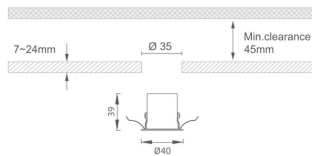

MINI 5

Lavov downlight from the family MINI with a power of 1W, CRI 90 and CCT 2700K, 36 degrees beam angle. With a total lumen output of 70lm, and a luminous efficacy of 70lm/W. Made in Die Cast Aluminum and finished in White color. ON/OFF driver.

Item code	86.D071.1231.01
Product type	Indoor
Category	Downlights
Family	MINI
Subfamily	MINI 5
Pictograms	

Dimensions

Product dimensions (mm) **Ø40*H39**

Scheme

Product

Real power (W)	1
Real luminous flux (Lm)	70
Luminous efficiency (Lm/W)	70
Beam angle (°)	36
Life time (h)	50000 h L80B10
IP	20
Electrical class insulation	Clas III
Colour	White
U. G. R	<19
Control gear included	Yes
Control gear	ON/OFF
Flicker Free	Yes
Light source	LED
Type of LED	SMD
Colour temperature (K)	2700
Colour consistency (SDCM)	SDCM<3
CRI	90