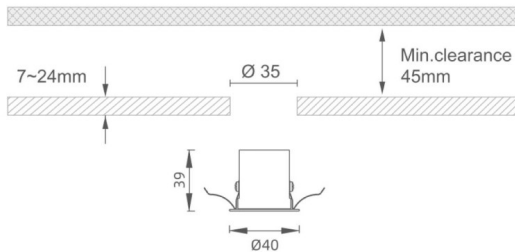

MINI 5

Lavov downlight from the family MINI with a power of 1W, CRI 90 and CCT 2700K, 36 degrees beam angle. With a total lumen output of 70lm, and a luminous efficacy of 70lm/W. Made in Die Cast Aluminum and finished in White color. ON/OFF driver.

Dimensions

Product dimensions (mm) **Ø40*H39**

Scheme

Item code	86.D071.1231.01
Product type	Indoor
Category	Downlights
Family	MINI
Subfamily	MINI 5
Pictograms	

Product

Real power (W)	1
Real luminous flux (Lm)	70
Luminous efficiency (Lm/W)	70
Beam angle (º)	36
Life time (h)	50000 h L80B10
IP	20
Electrical class insulation	Clas III
Colour	White
U. G. R	<19
Control gear included	Yes
Control gear	ON/OFF
Flicker Free	Yes
Light source	LED
Type of LED	SMD
Colour temperature (K)	2700
Colour consistency (SDCM)	SDCM<3
CRI	90