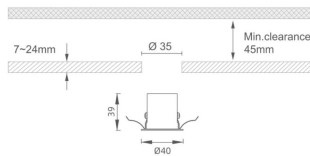

MINI 5

Lavov downlight from the family MINI with a power of 1W, CRI 90 and CCT 2700K, 36 degrees beam angle. With a total lumen output of 70lm, and a luminous efficacy of 70lm/W. Made in Die Cast Aluminum and finished in Black color. ON/OFF driver.

Item code	86.D071.1231.02
Product type	Indoor
Category	Downlights
Family	MINI
Subfamily	MINI 5
Pictograms	

Dimensions

Product dimensions (mm) Ø40*H39

Scheme

Product

Real power (W)	1
Real luminous flux (Lm)	70
Luminous efficiency (Lm/W)	70
Beam angle (°)	36
Life time (h)	50000 h L80B10
IP	20
Electrical class insulation	Clas III
Colour	Black
U. G. R	<19
Control gear included	Yes
Control gear	ON/OFF
Flicker Free	Yes
Light source	LED
Type of LED	SMD
Colour temperature (K)	2700
Colour consistency (SDCM)	SDCM<3
CRI	90