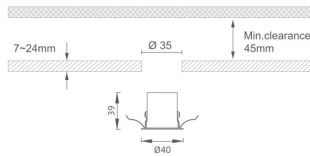

MINI 5

Lavov downlight from the family MINI with a power of 1W, CRI 90 and CCT 2700K, 36 degrees beam angle. With a total lumen output of 70lm, and a luminous efficacy of 70lm/W. Made in Die Cast Aluminum and finished in Black color. ON/OFF driver.

Item code	86.D071.1231.02
Product type	Indoor
Category	Downlights
Family	MINI
Subfamily	MINI 5
Pictograms	     

Dimensions

Product dimensions (mm) **Ø40*H39**

Scheme

Product

Real power (W)	1
Real luminous flux (Lm)	70
Luminous efficiency (Lm/W)	70
Beam angle (°)	36
Life time (h)	50000 h L80B10
IP	20
Electrical class insulation	Clas III
Colour	Black
U. G. R	<19
Control gear included	Yes
Control gear	ON/OFF
Flicker Free	Yes
Light source	LED
Type of LED	SMD
Colour temperature (K)	2700
Colour consistency (SDCM)	SDCM<3
CRI	90