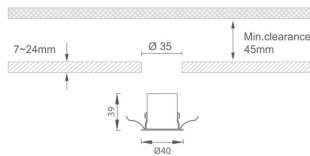

### MINI 5

Lavov downlight from the family MINI with a power of 1W, CRI 90 and CCT 2700K, 36 degrees beam angle. With a total lumen output of 70lm, and a luminous efficacy of 70lm/W. Made in Die Cast Aluminum and finished in White color. DALI driver.

### Dimensions

**Product dimensions (mm)**    **Ø40\*H39**

### Scheme

<b>Product</b>	
<b>Real power (W)</b>	<b>1</b>
<b>Real luminous flux (Lm)</b>	<b>70</b>
<b>Luminous efficiency (Lm/W)</b>	<b>70</b>
<b>Beam angle (°)</b>	<b>36</b>
<b>Life time (h)</b>	<b>50000 h L80B10</b>
<b>IP</b>	<b>20</b>
<b>Electrical class insulation</b>	<b>Clas III</b>
<b>Colour</b>	<b>White</b>
<b>U. G. R</b>	<b>&lt;19</b>
<b>Control gear included</b>	<b>Yes</b>
<b>Control gear</b>	<b>DALI</b>
<b>Flicker Free</b>	<b>Yes</b>
<b>Light source</b>	<b>LED</b>
<b>Type of LED</b>	<b>SMD</b>
<b>Colour temperature (K)</b>	<b>2700</b>
<b>Colour consistency (SDCM)</b>	<b>SDCM&lt;3</b>
<b>CRI</b>	<b>90</b>