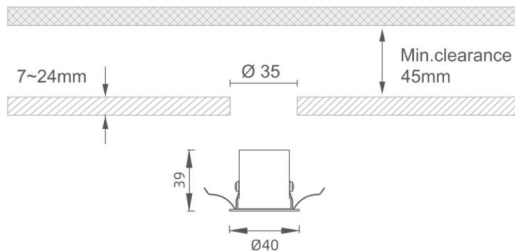

### MINI 5

Lavov downlight from the family MINI with a power of 1W, CRI 90 and CCT 2700K, 36 degrees beam angle. With a total lumen output of 70lm, and a luminous efficacy of 70lm/W. Made in Die Cast Aluminum and finished in Black color. DALI driver.

### Dimensions

Product dimensions (mm) **Ø40\*H39**

### Product

Real power (W)	1
Real luminous flux (Lm)	70
Luminous efficiency (Lm/W)	70
Beam angle (°)	36
Life time (h)	50000 h L80B10
IP	20
Electrical class insulation	Clas III
Colour	Black
U. G. R	<19
Control gear included	Yes
Control gear	DALI
Flicker Free	Yes
Light source	LED
Type of LED	SMD
Colour temperature (K)	2700
Colour consistency (SDCM)	SDCM<3
CRI	90