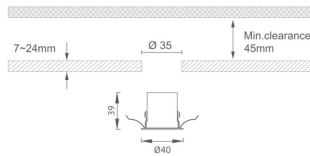

### MINI 5

Lavov downlight from the family MINI with a power of 1W, CRI 90 and CCT 2700K, 36 degrees beam angle. With a total lumen output of 70lm, and a luminous efficacy of 70lm/W. Made in Die Cast Aluminum and finished in Black color. DALI driver.

### Dimensions

Product dimensions (mm) **Ø40\*H39**

### Product

Real power (W)	1
Real luminous flux (Lm)	70
Luminous efficiency (Lm/W)	70
Beam angle (°)	36
Life time (h)	50000 h L80B10
IP	20
Electrical class insulation	Clas III
Colour	Black
U. G. R	<19
Control gear included	Yes
Control gear	DALI
Flicker Free	Yes
Light source	LED
Type of LED	SMD
Colour temperature (K)	2700
Colour consistency (SDCM)	SDCM<3
CRI	90