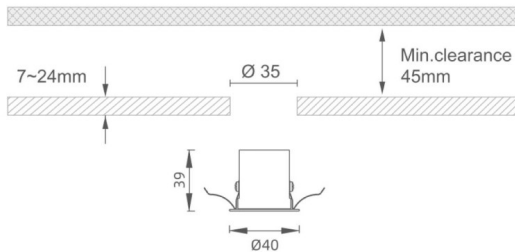

Scheme

Item code	86.D071.1233.02
Product type	Indoor
Category	Downlights
Family	MINI
Subfamily	MINI 5
Pictograms	

Product

Real power (W)	1
Real luminous flux (Lm)	70
Luminous efficiency (Lm/W)	70
Beam angle (&ordm;)	36
Life time (h)	50000 h L80B10
IP	20
Electrical class insulation	Clas III
Colour	Black
U. G. R	<19
Control gear included	Yes
Control gear	DALI
Flicker Free	Yes
Light source	LED
Type of LED	SMD
Colour temperature (K)	2700
Colour consistency (SDCM)	SDCM<3
CRI	90