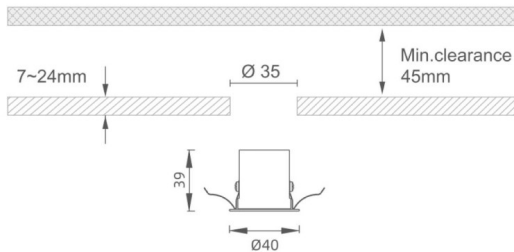

### MINI 5

Lavov downlight from the family MINI with a power of 1W, CRI 90 and CCT 3000K, 15 degrees beam angle. With a total lumen output of 72lm, and a luminous efficacy of 72lm/W. Made in Die Cast Aluminum and finished in White color. ON/OFF driver.

### Dimensions

Product dimensions (mm) **Ø40\*H39**

### Scheme

Product	
Real power (W)	1
Real luminous flux (Lm)	72
Luminous efficiency (Lm/W)	72
Beam angle (&ordm;)	15
Life time (h)	50000 h L80B10
IP	20
Electrical class insulation	Clas III
Colour	White
U. G. R	<19
Control gear included	Yes
Control gear	ON/OFF
Flicker Free	Yes
Light source	LED
Type of LED	SMD
Colour temperature (K)	3000
Colour consistency (SDCM)	SDCM<3
CRI	90