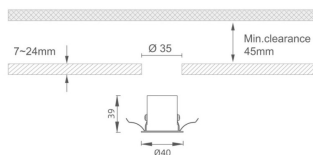

MINI 5

Lavov downlight from the family MINI with a power of 1W, CRI 90 and CCT 3000K, 15 degrees beam angle. With a total lumen output of 72lm, and a luminous efficacy of 72lm/W. Made in Die Cast Aluminum and finished in White color. ON/OFF driver.

Item code 86.D071.1311.01

Product type Indoor

Category Downlights

Family MINI

Subfamily MINI 5

Pictograms

Dimensions

Product dimensions (mm) Ø40*H39

Scheme

Product

Real power (W) 1

Real luminous flux (Lm) 72

Luminous efficiency (Lm/W) 72

Beam angle (°) 15

Life time (h) 50000 h L80B10

IP 20