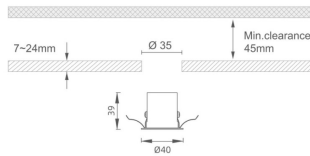

### MINI 5

Lavov downlight from the family MINI with a power of 1W, CRI 90 and CCT 3000K, 15 degrees beam angle. With a total lumen output of 72lm, and a luminous efficacy of 72lm/W. Made in Die Cast Aluminum and finished in White color. ON/OFF driver.

### Dimensions

**Product dimensions (mm)**    **Ø40\*H39**

### Product

<b>Real power (W)</b>	<b>1</b>
<b>Real luminous flux (Lm)</b>	<b>72</b>
<b>Luminous efficiency (Lm/W)</b>	<b>72</b>
<b>Beam angle (°)</b>	<b>15</b>
<b>Life time (h)</b>	<b>50000 h L80B10</b>
<b>IP</b>	<b>20</b>
<b>Electrical class insulation</b>	<b>Clas III</b>
<b>Colour</b>	<b>White</b>
<b>U. G. R</b>	<b>&lt;19</b>
<b>Control gear included</b>	<b>Yes</b>
<b>Control gear</b>	<b>ON/OFF</b>
<b>Flicker Free</b>	<b>Yes</b>
<b>Light source</b>	<b>LED</b>
<b>Type of LED</b>	<b>SMD</b>
<b>Colour temperature (K)</b>	<b>3000</b>
<b>Colour consistency (SDCM)</b>	<b>SDCM&lt;3</b>
<b>CRI</b>	<b>90</b>