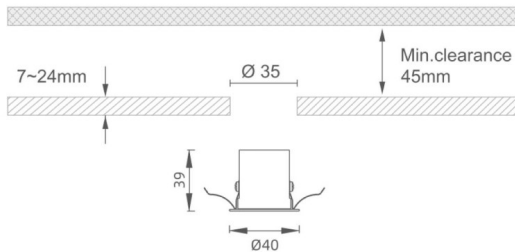

MINI 5

Lavov downlight from the family MINI with a power of 1W, CRI 90 and CCT 3000K, 15 degrees beam angle. With a total lumen output of 72lm, and a luminous efficacy of 72lm/W. Made in Die Cast Aluminum and finished in White color. ON/OFF driver.

Dimensions

Product dimensions (mm) **Ø40*H39**

Scheme

Item code	86.D071.1311.01
Product type	Indoor
Category	Downlights
Family	MINI
Subfamily	MINI 5
Pictograms	

Product

Real power (W)	1
Real luminous flux (Lm)	72
Luminous efficiency (Lm/W)	72
Beam angle (°)	15
Life time (h)	50000 h L80B10
IP	20
Electrical class insulation	Clas III
Colour	White
U. G. R	<19
Control gear included	Yes
Control gear	ON/OFF
Flicker Free	Yes
Light source	LED
Type of LED	SMD
Colour temperature (K)	3000
Colour consistency (SDCM)	SDCM<3
CRI	90